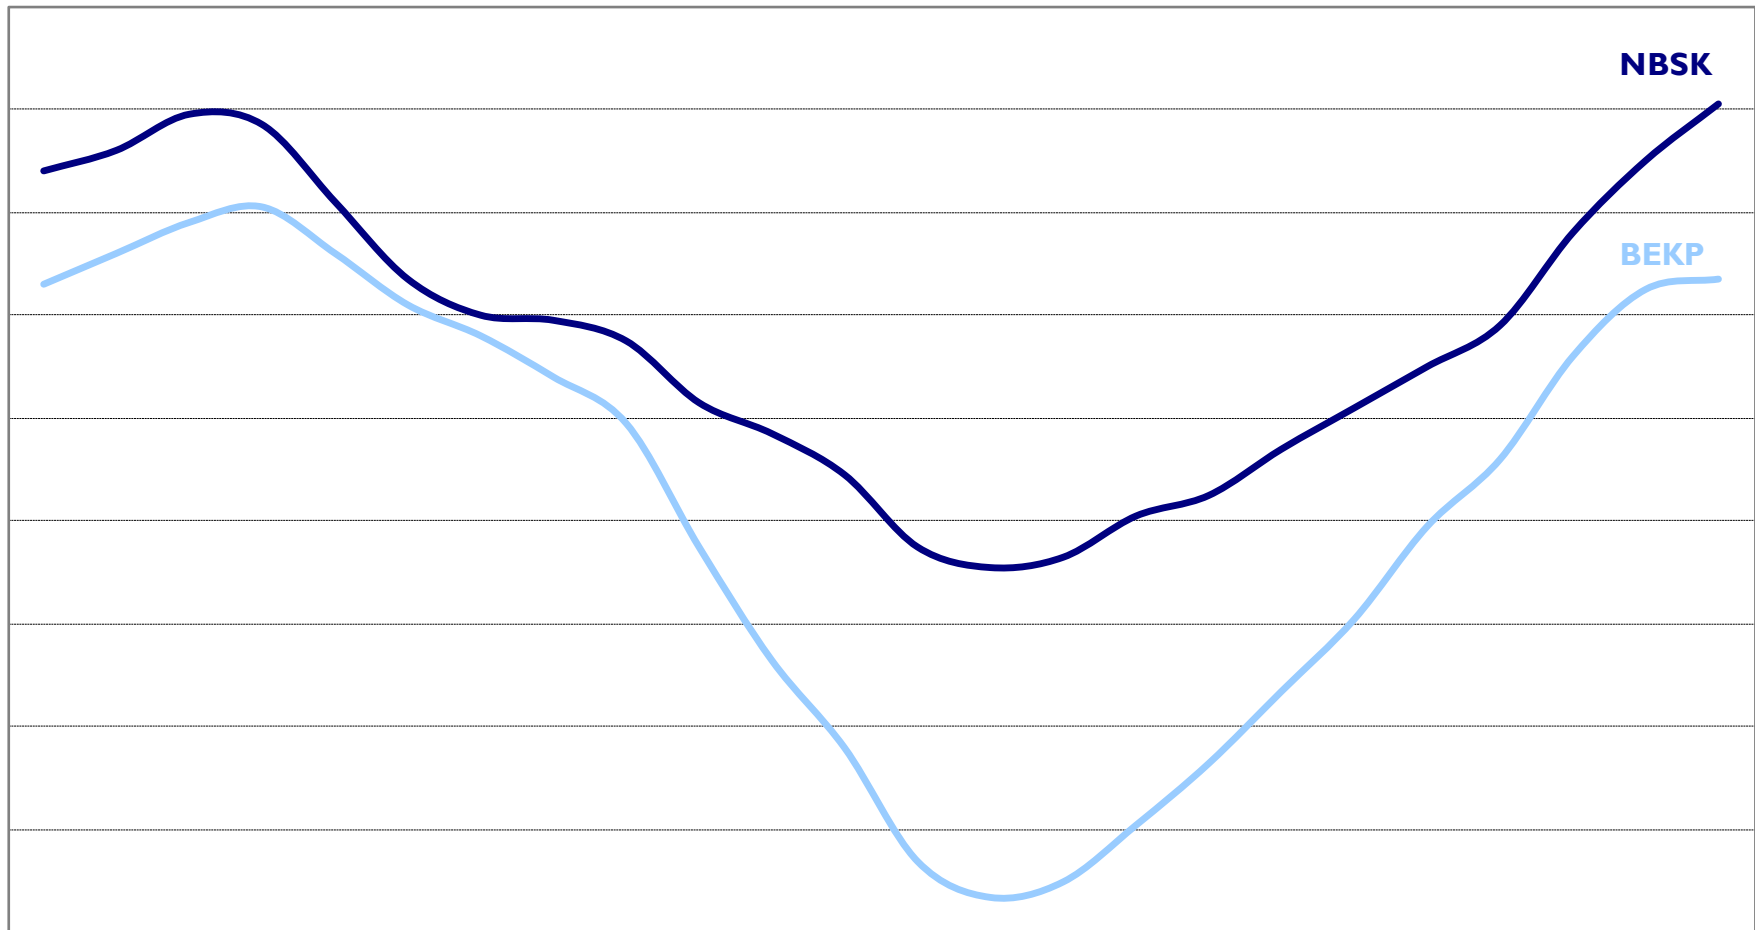

EURO PRICES – PULP, LIST (NBSK & BEKP)

Pulp, List (EURO€/t)