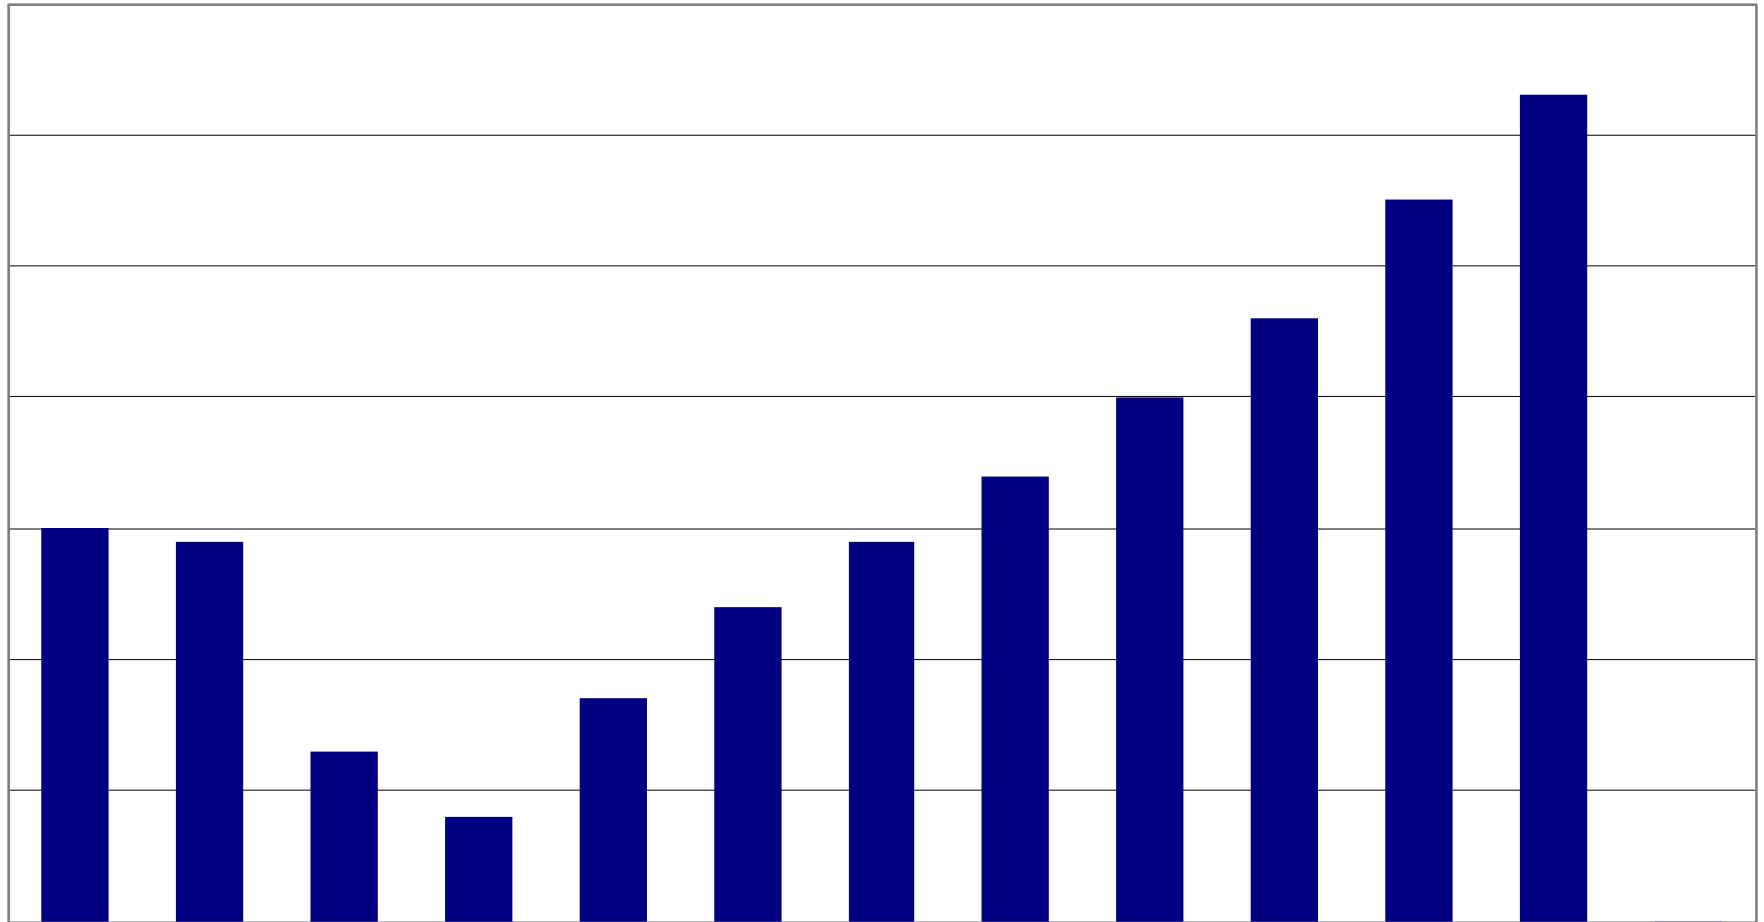

EURO PRICES – TISSUE (VIRGIN)

Tissue (EURO€/t)