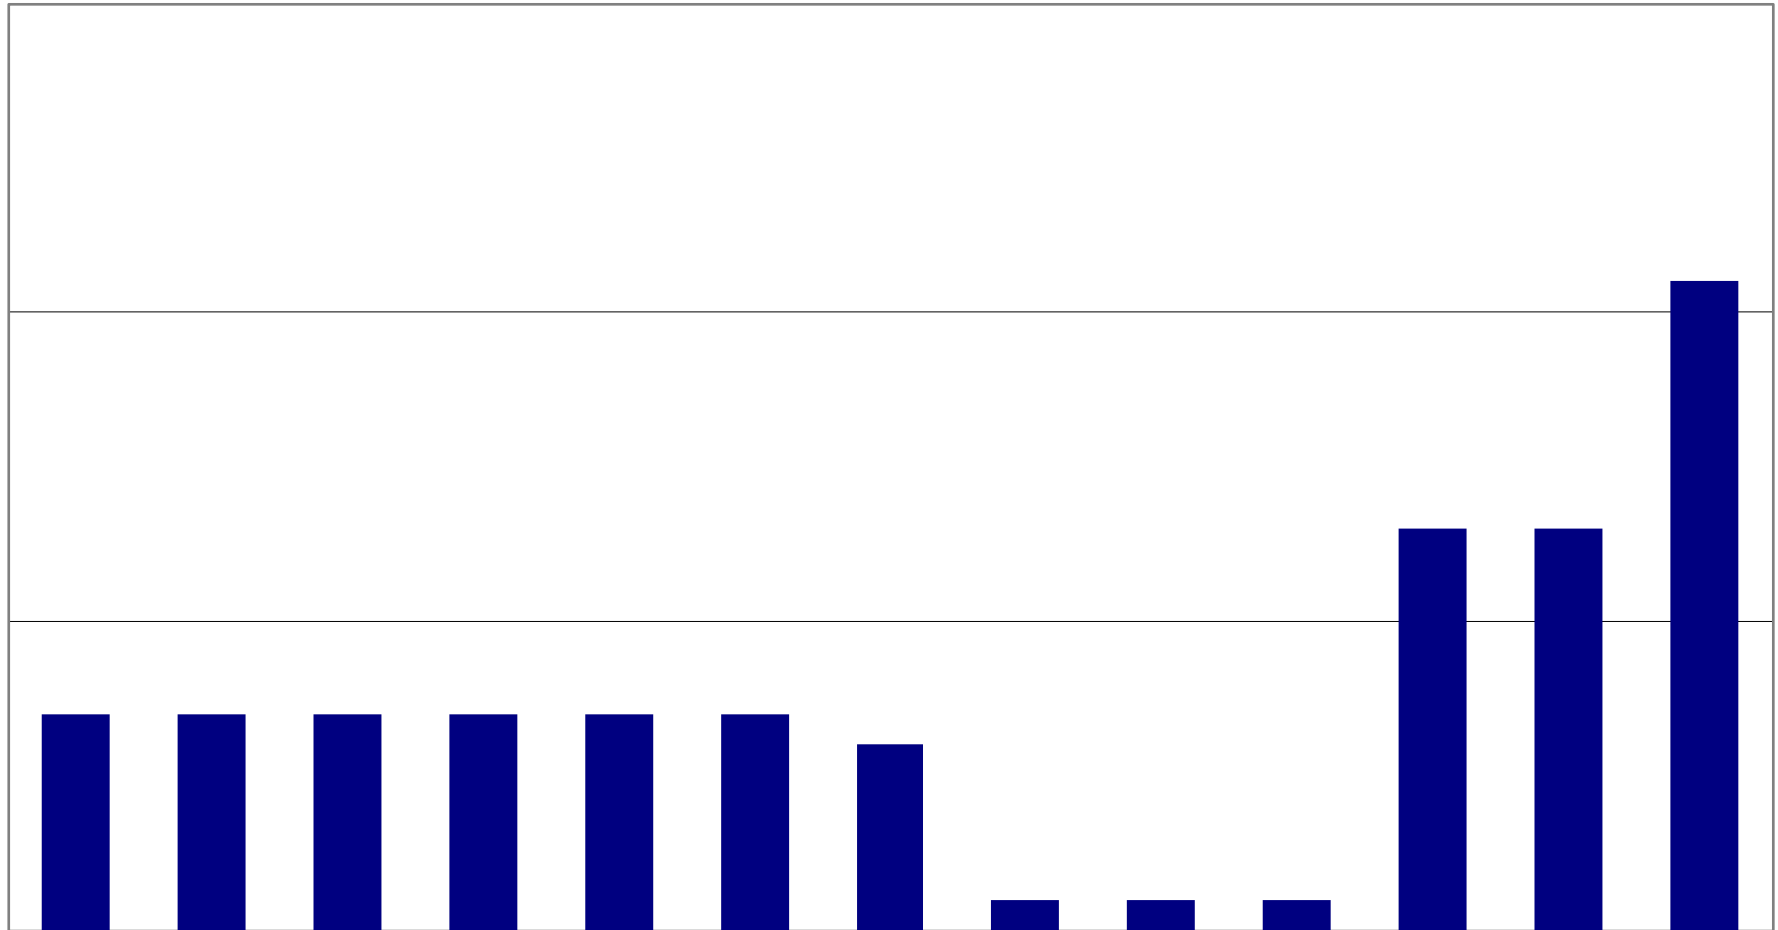

EURO PRICES – VIRGIN KRAFT LINER

Kraft Liner (EURO€/t)