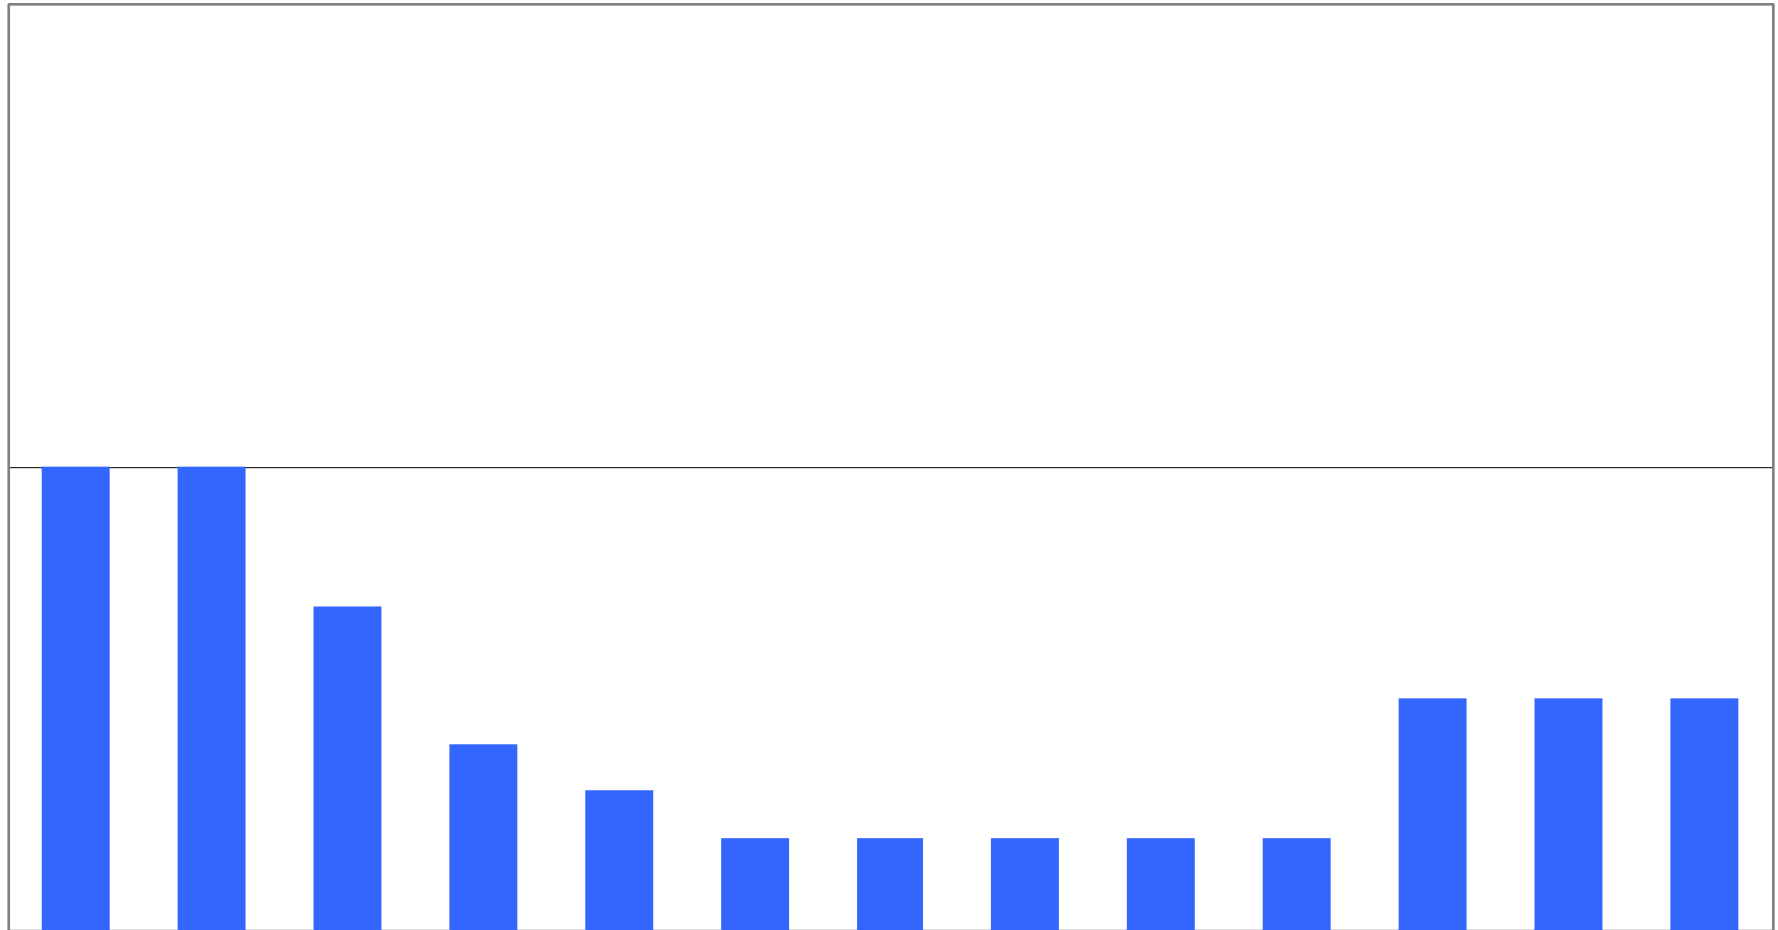

UK PRICES – UNCOATED WOODFREE REELS

UWF Reels (GBP£/t)