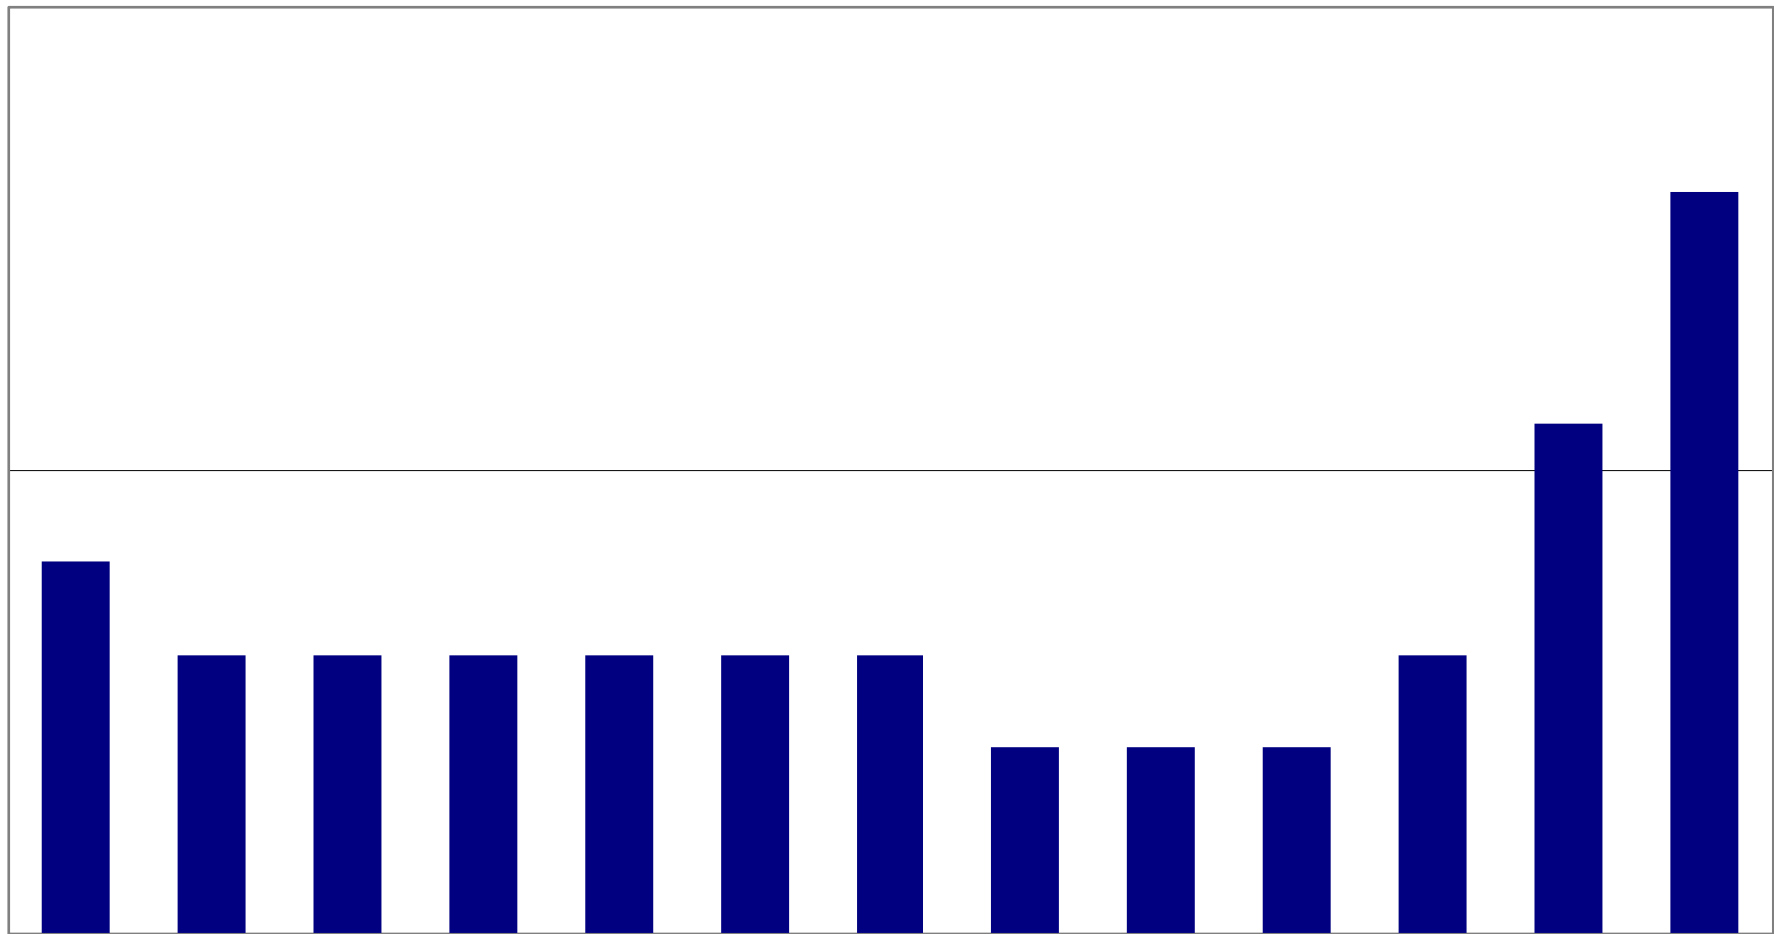

EURO PRICES – WHITE TOP KRAFT LINER (WTKL)

White Top Kraft Liner (EURO€/t)