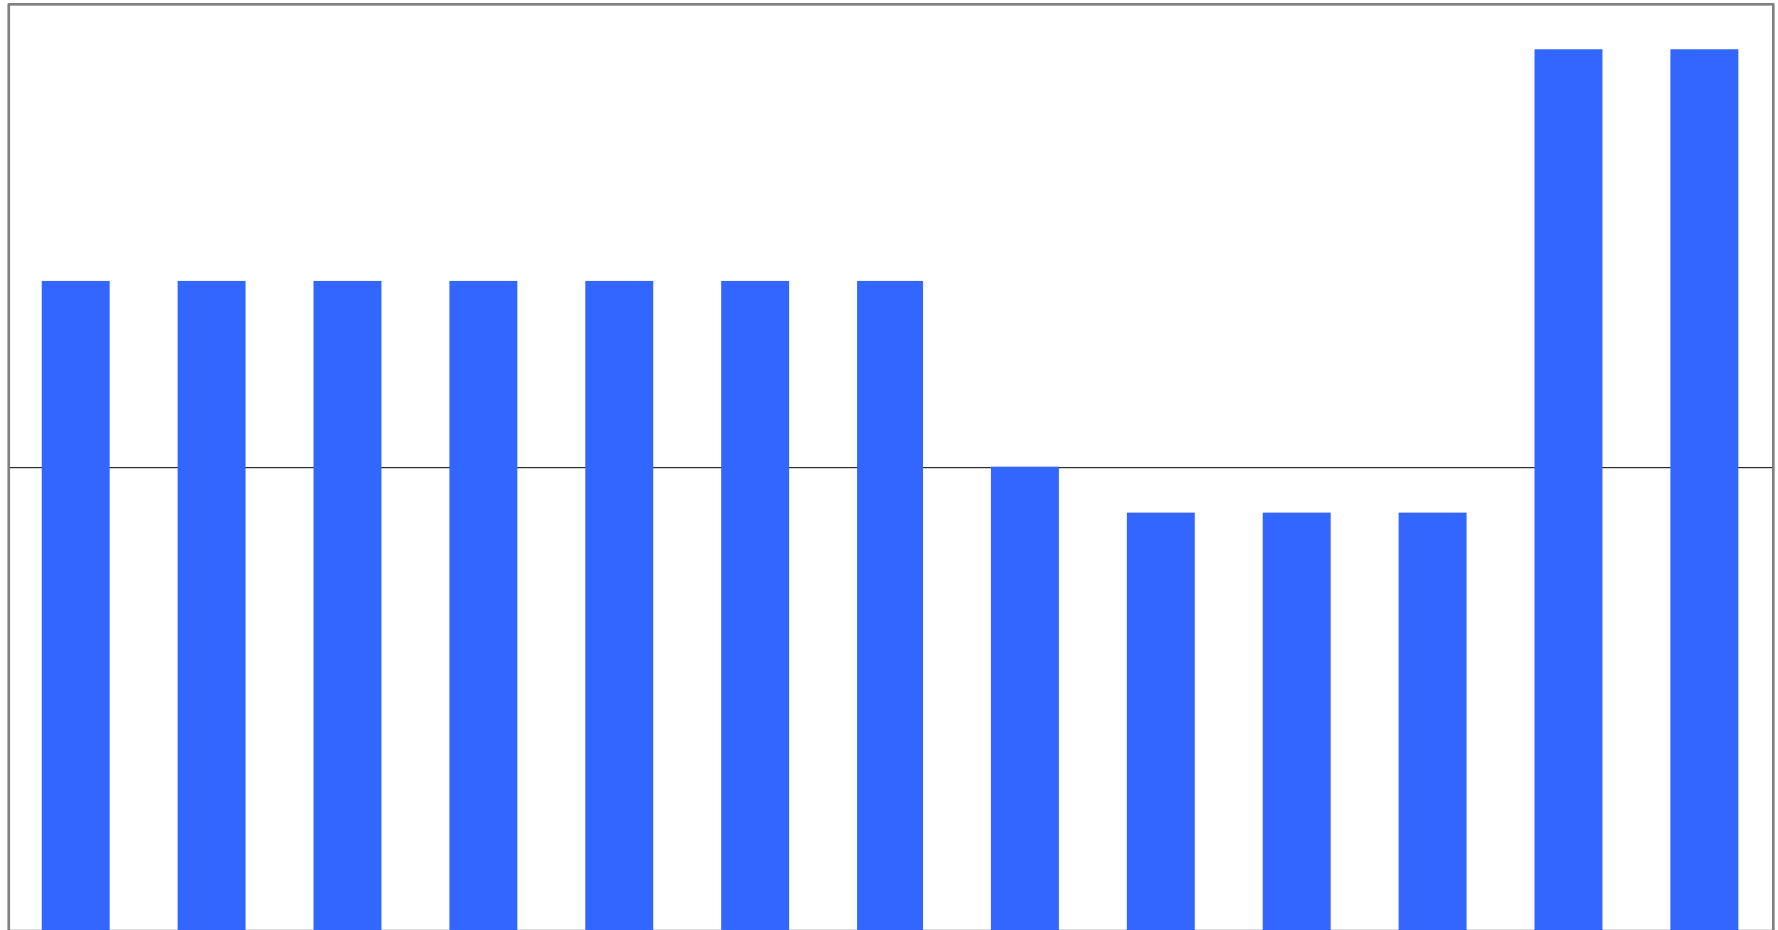

UK PRICES – RECYCLED TEST LINER

Test Liner (GBP£/t)