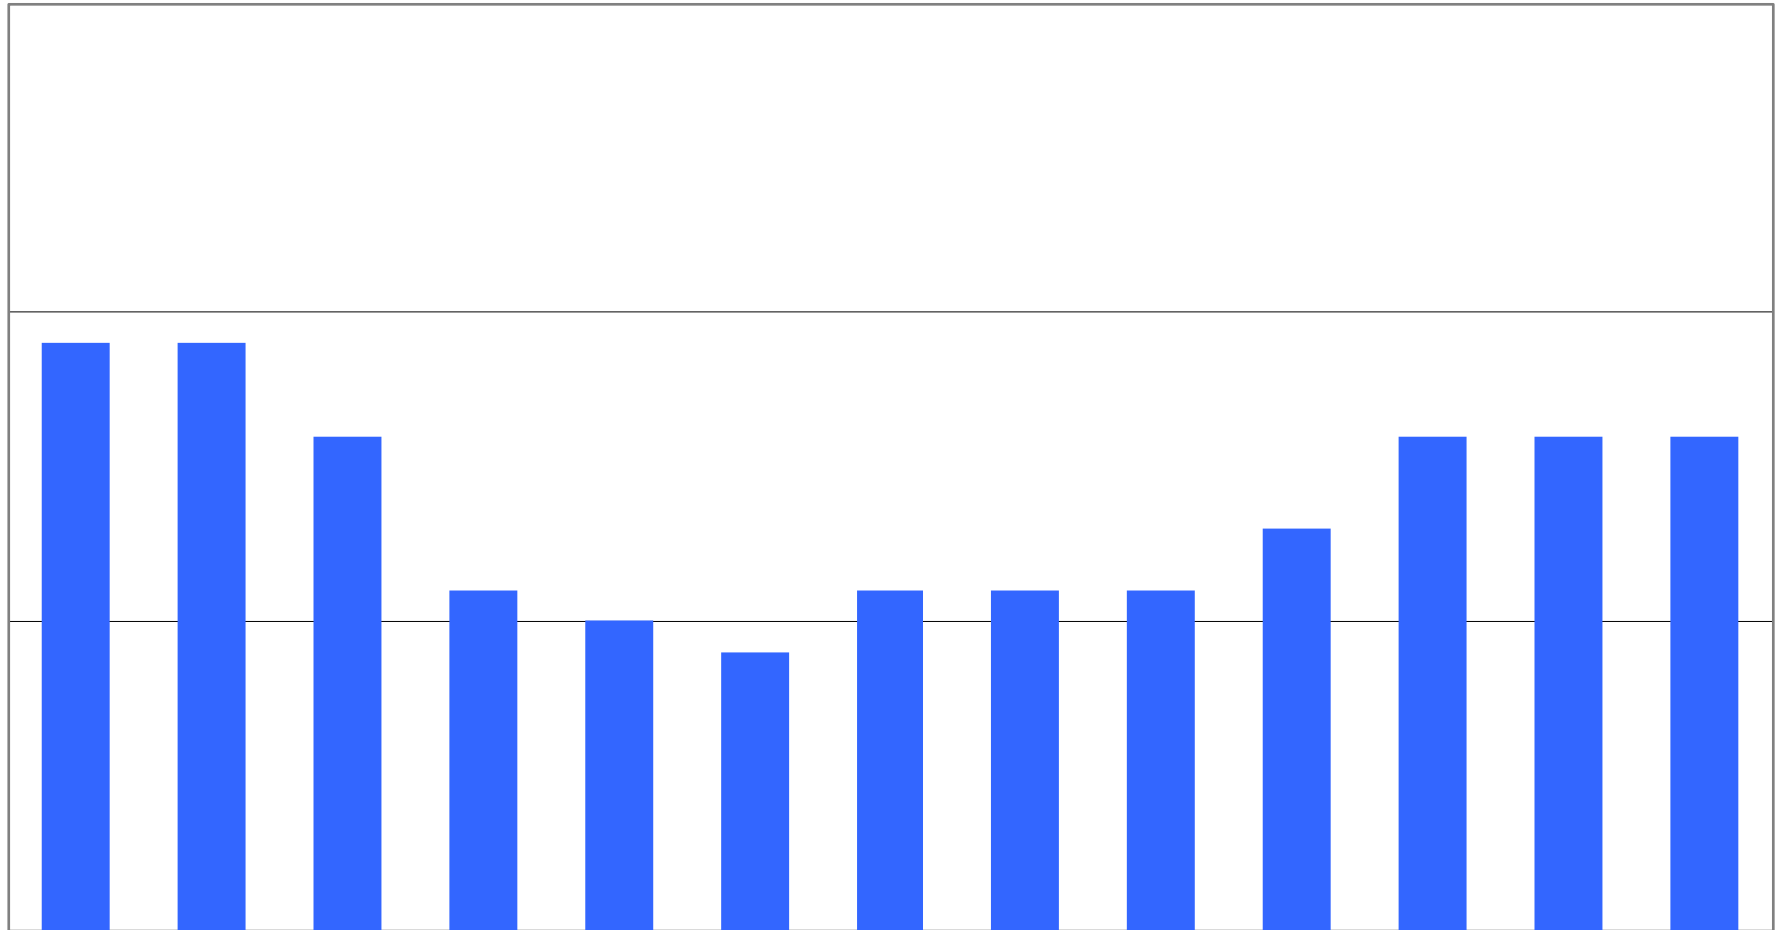

UK PRICES – UNCOATED WOODREE CUTSIZE

UWF Cutsite (GBP/t)