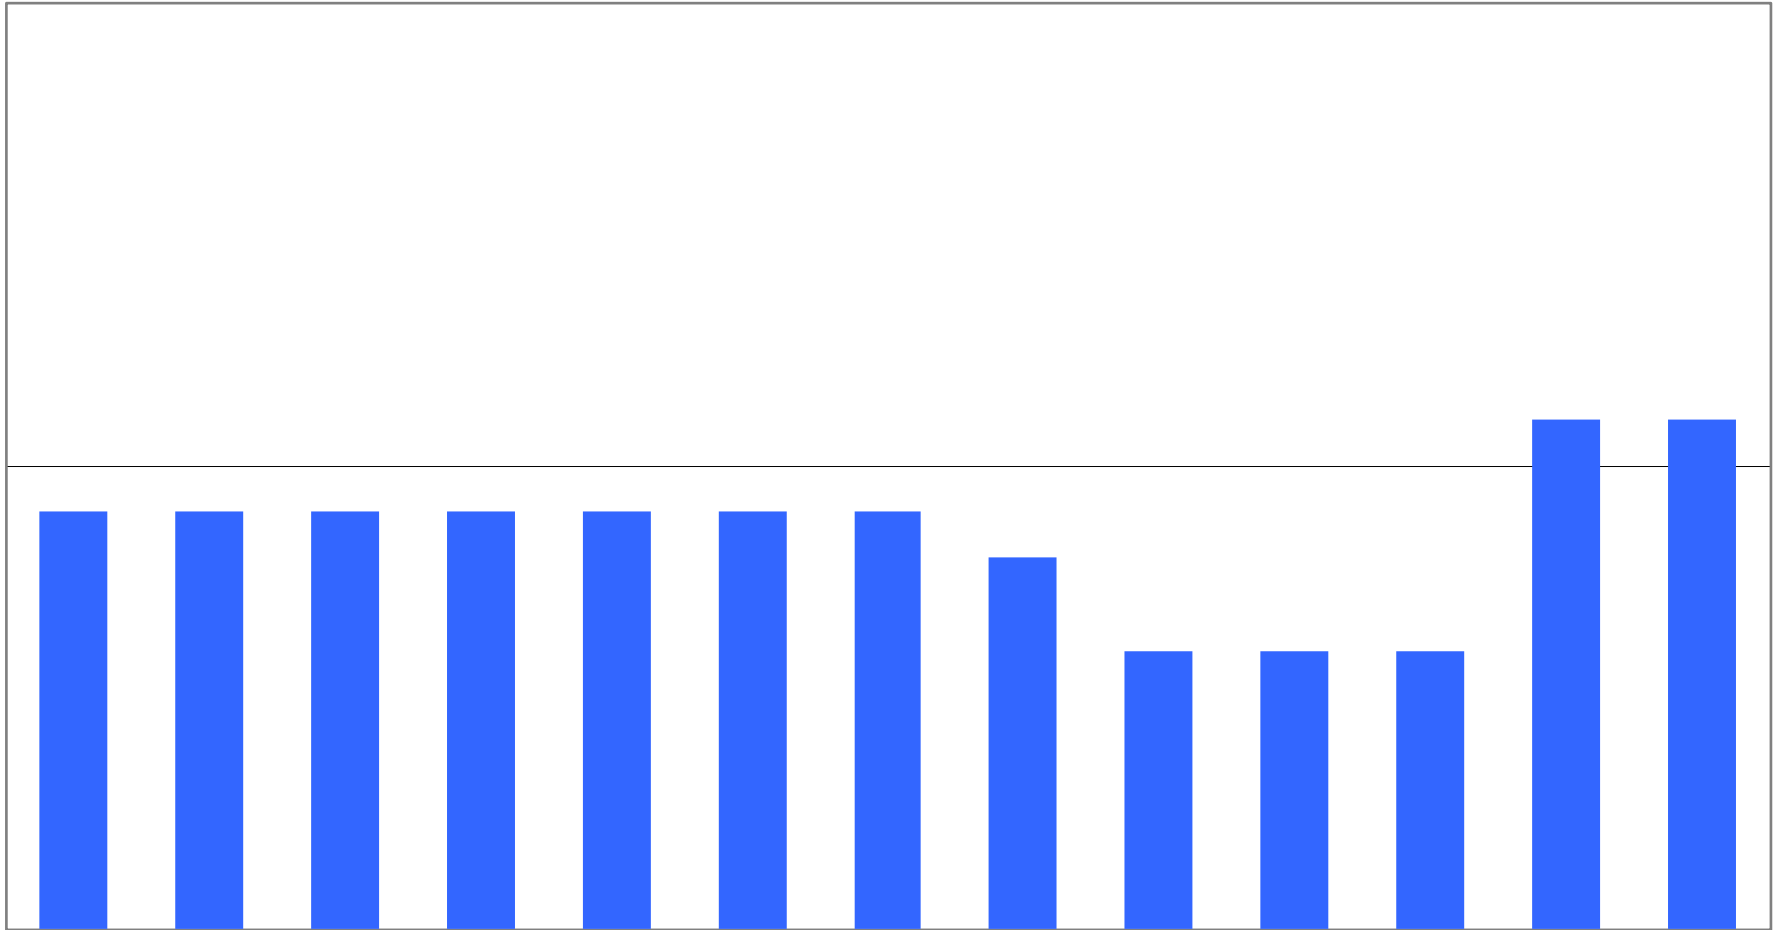

UK PRICES – WHITE TOP KRAFT LINER (WTKL)

White Top Kraft Liner (GBP£/t)