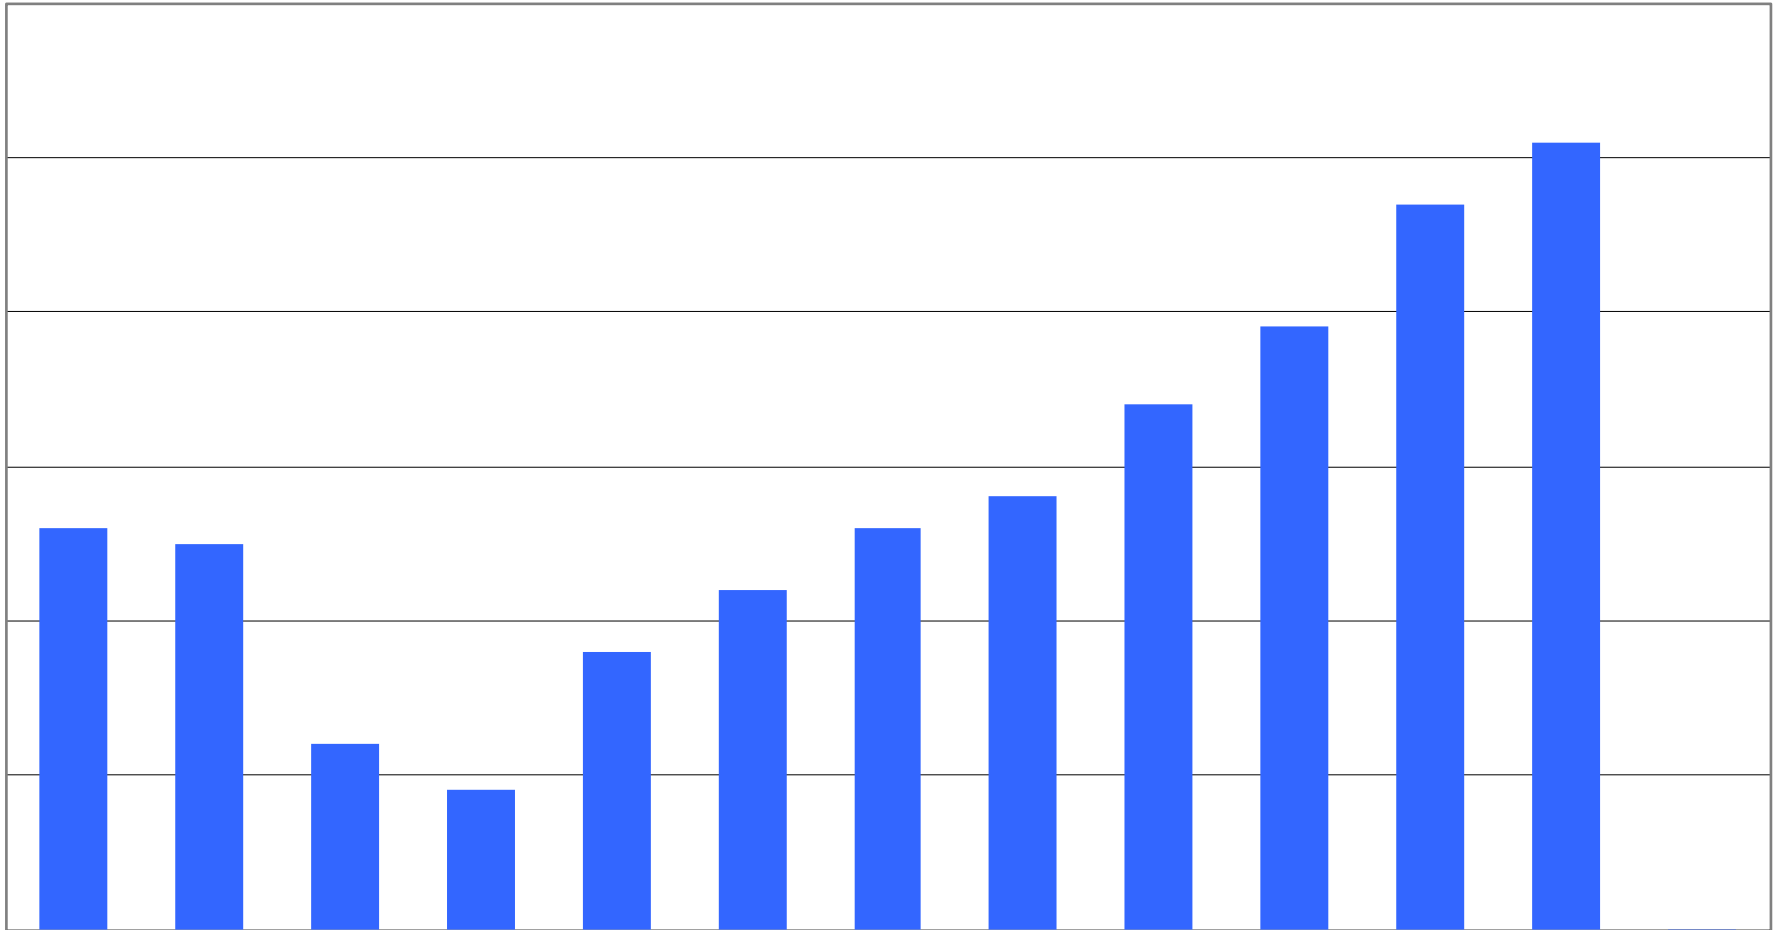

UK PRICES – TISSUE (VIRGIN)

Tissue (GBP£/t)