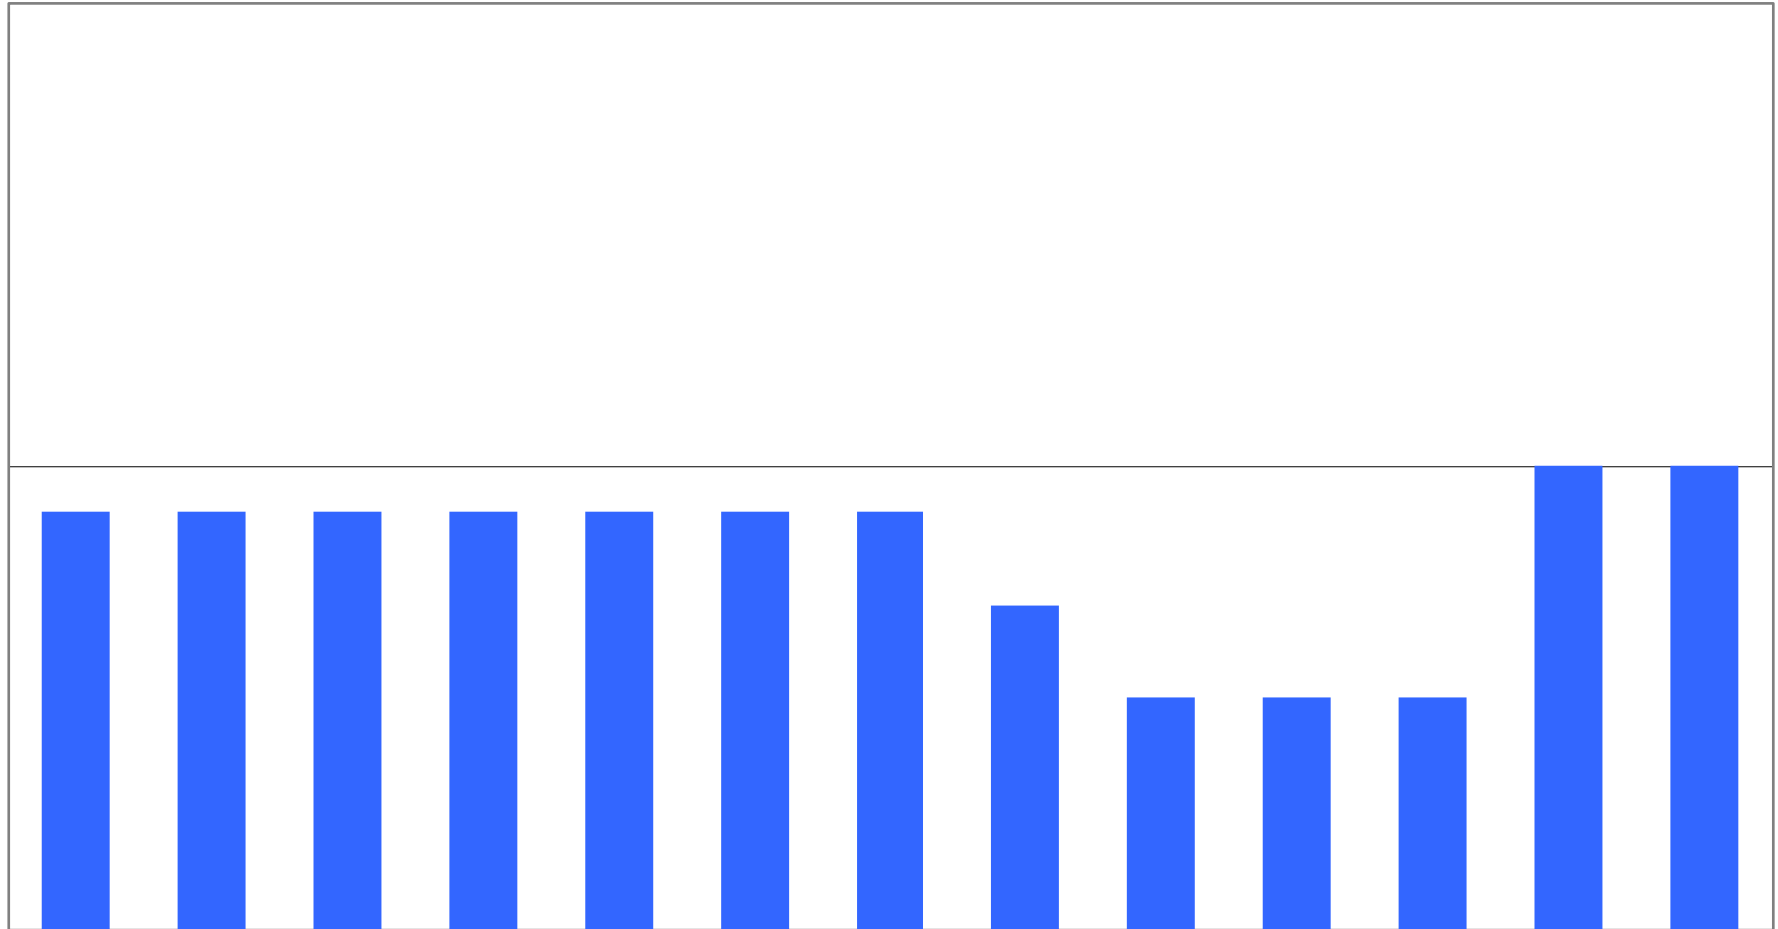

UK PRICES – WHITE TOP TEST LINER (WTTL)

White Top Test Liner (GBP£/t)