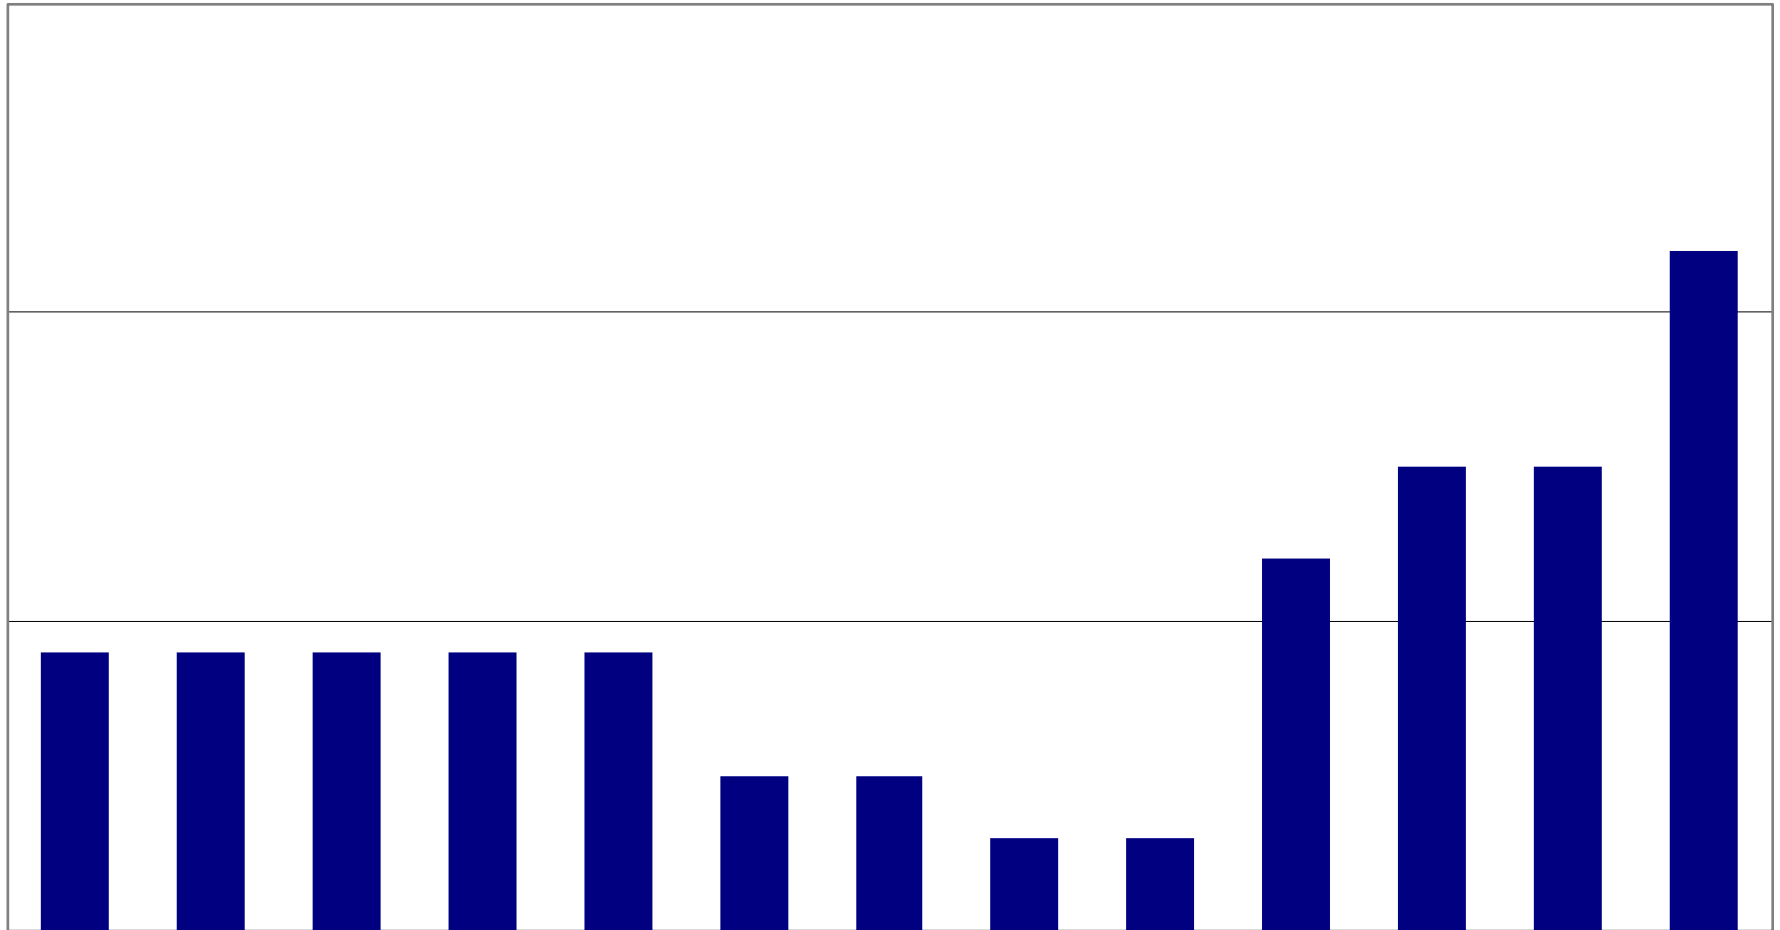

EURO PRICES – RECYCLED TEST LINER

Test Liner (EURO€/t)