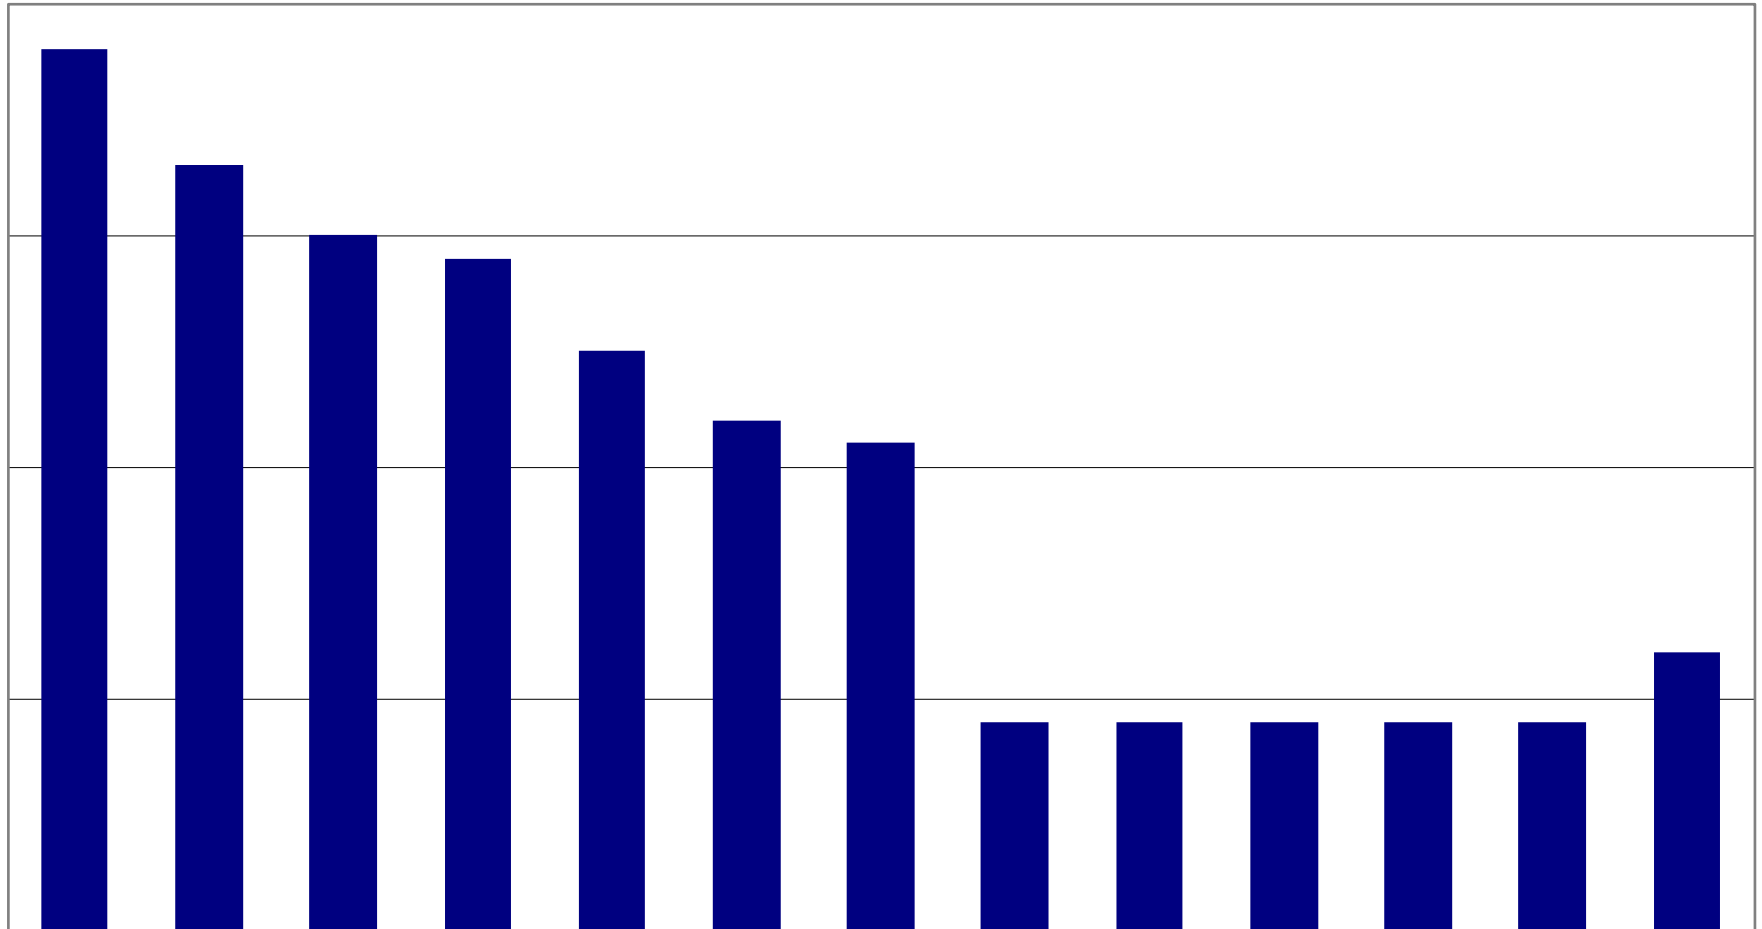

EURO PRICES – FOLDING BOXBOARD (FBB)

Folding Boxboard (EURO€/t)