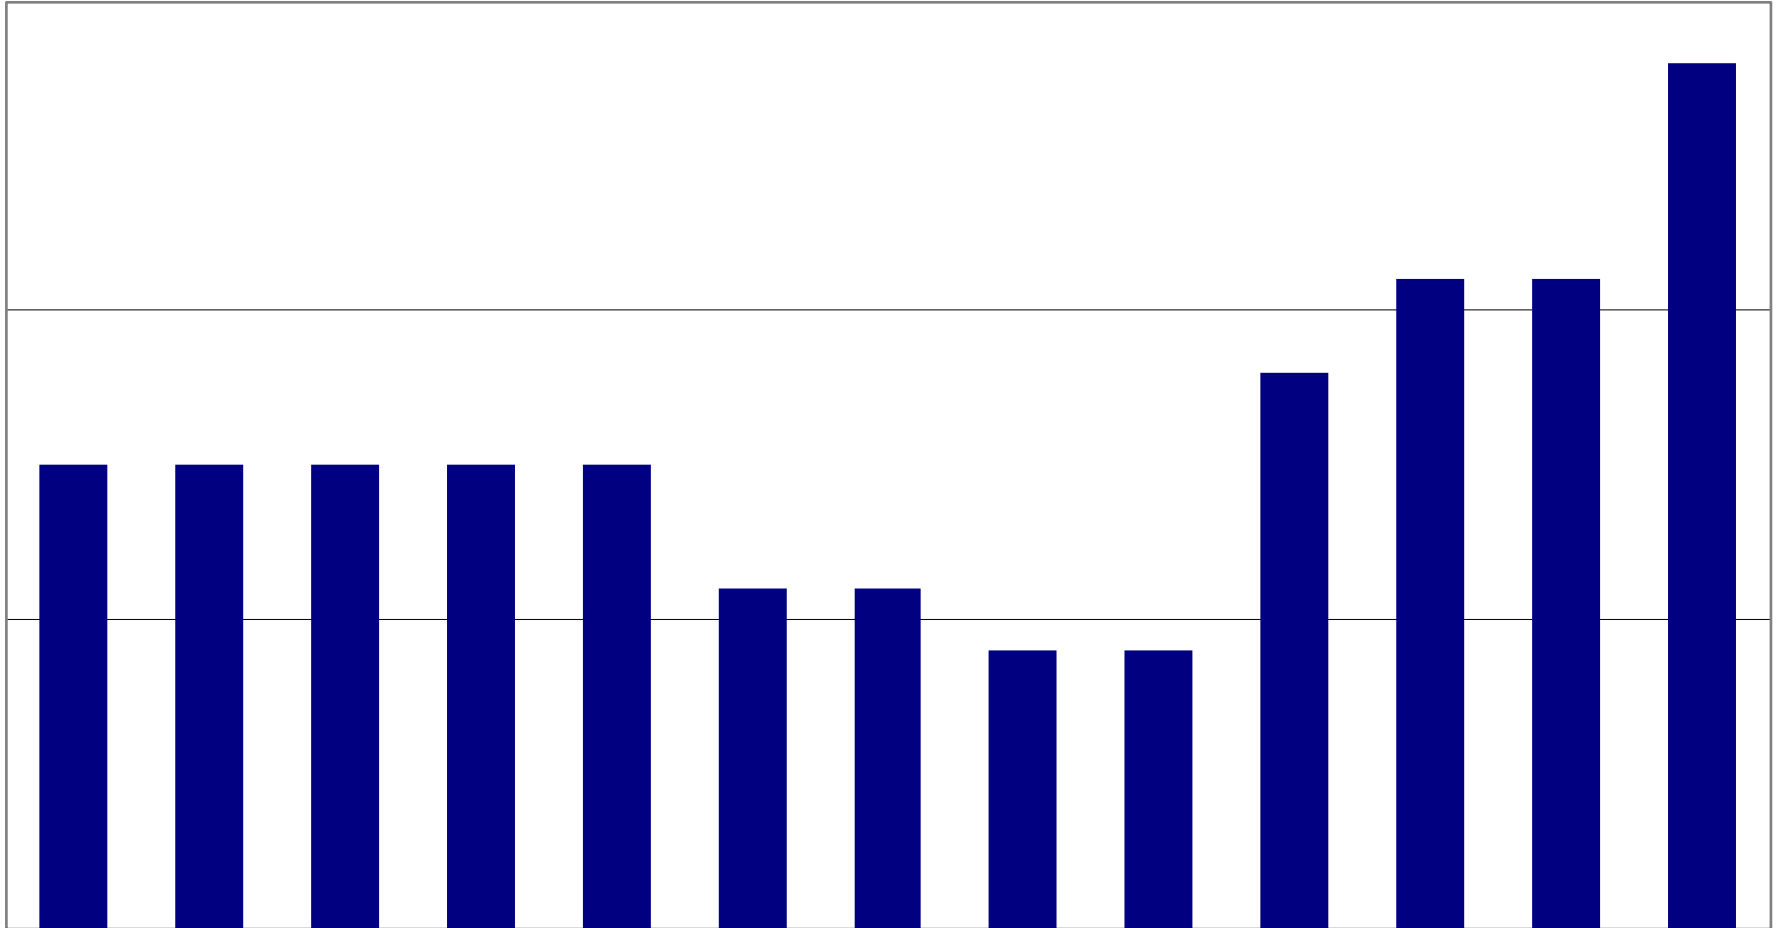

EURO PRICES – RECYCLED FLUTING

Recycled Fluting (EURO€/t)