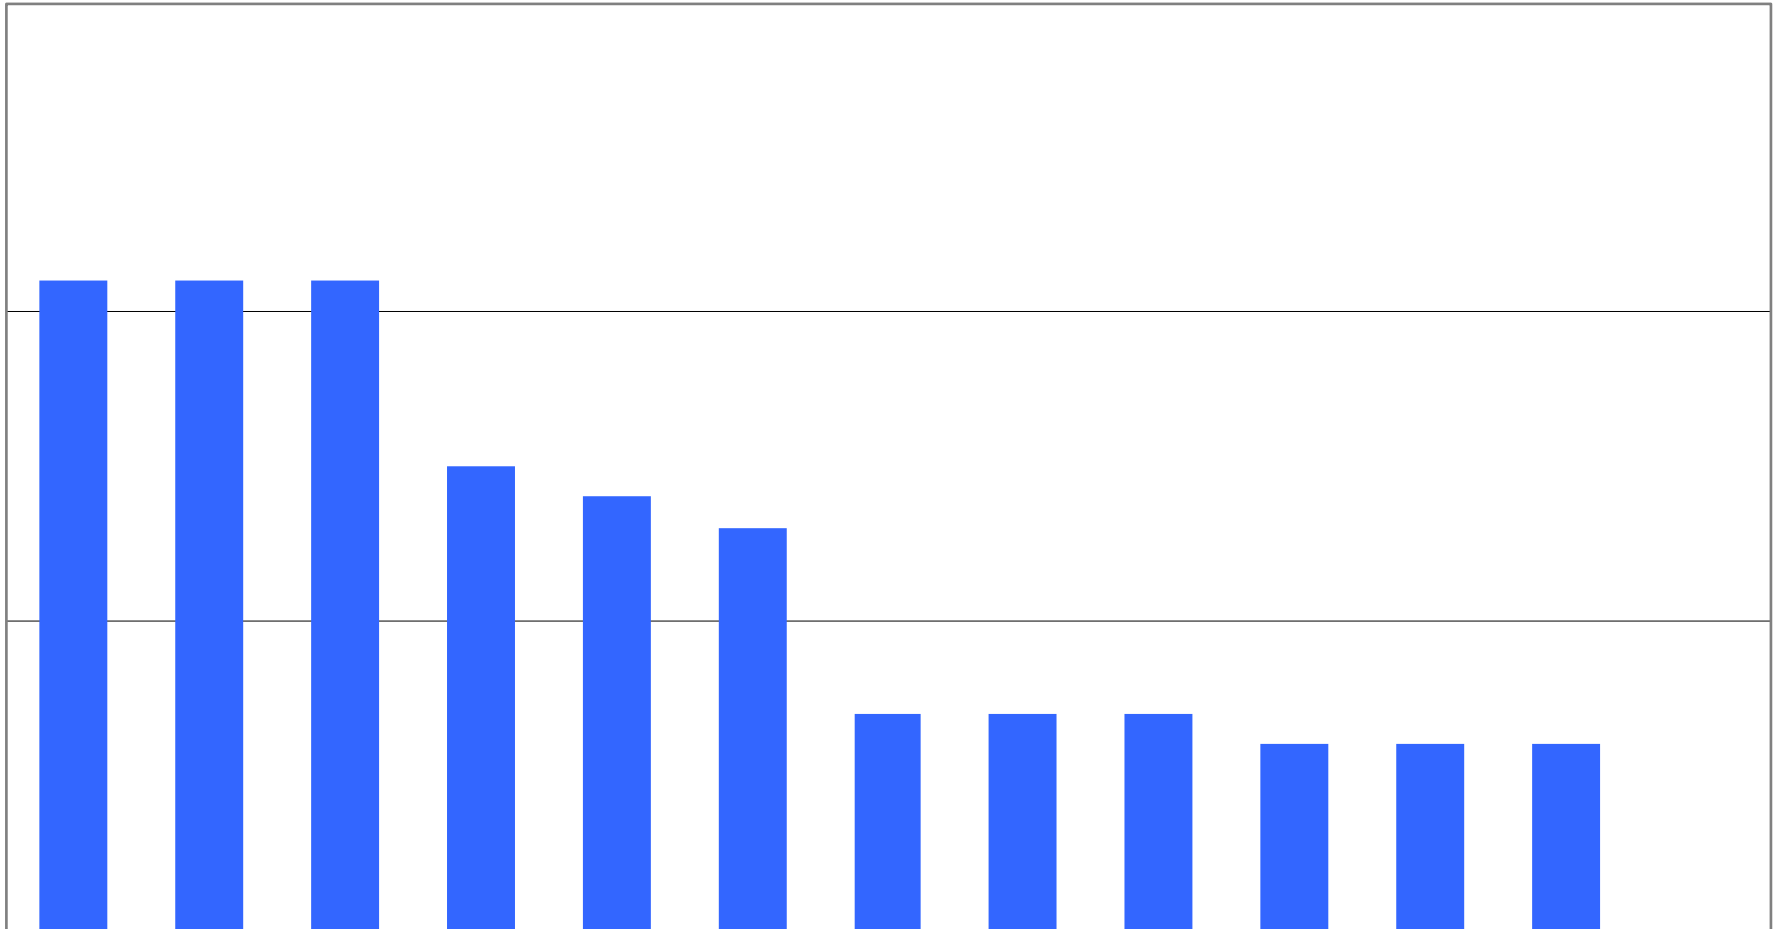

UK PRICES – STANDARD NEWSPRINT

Standard Newsprint (GBP£/t)