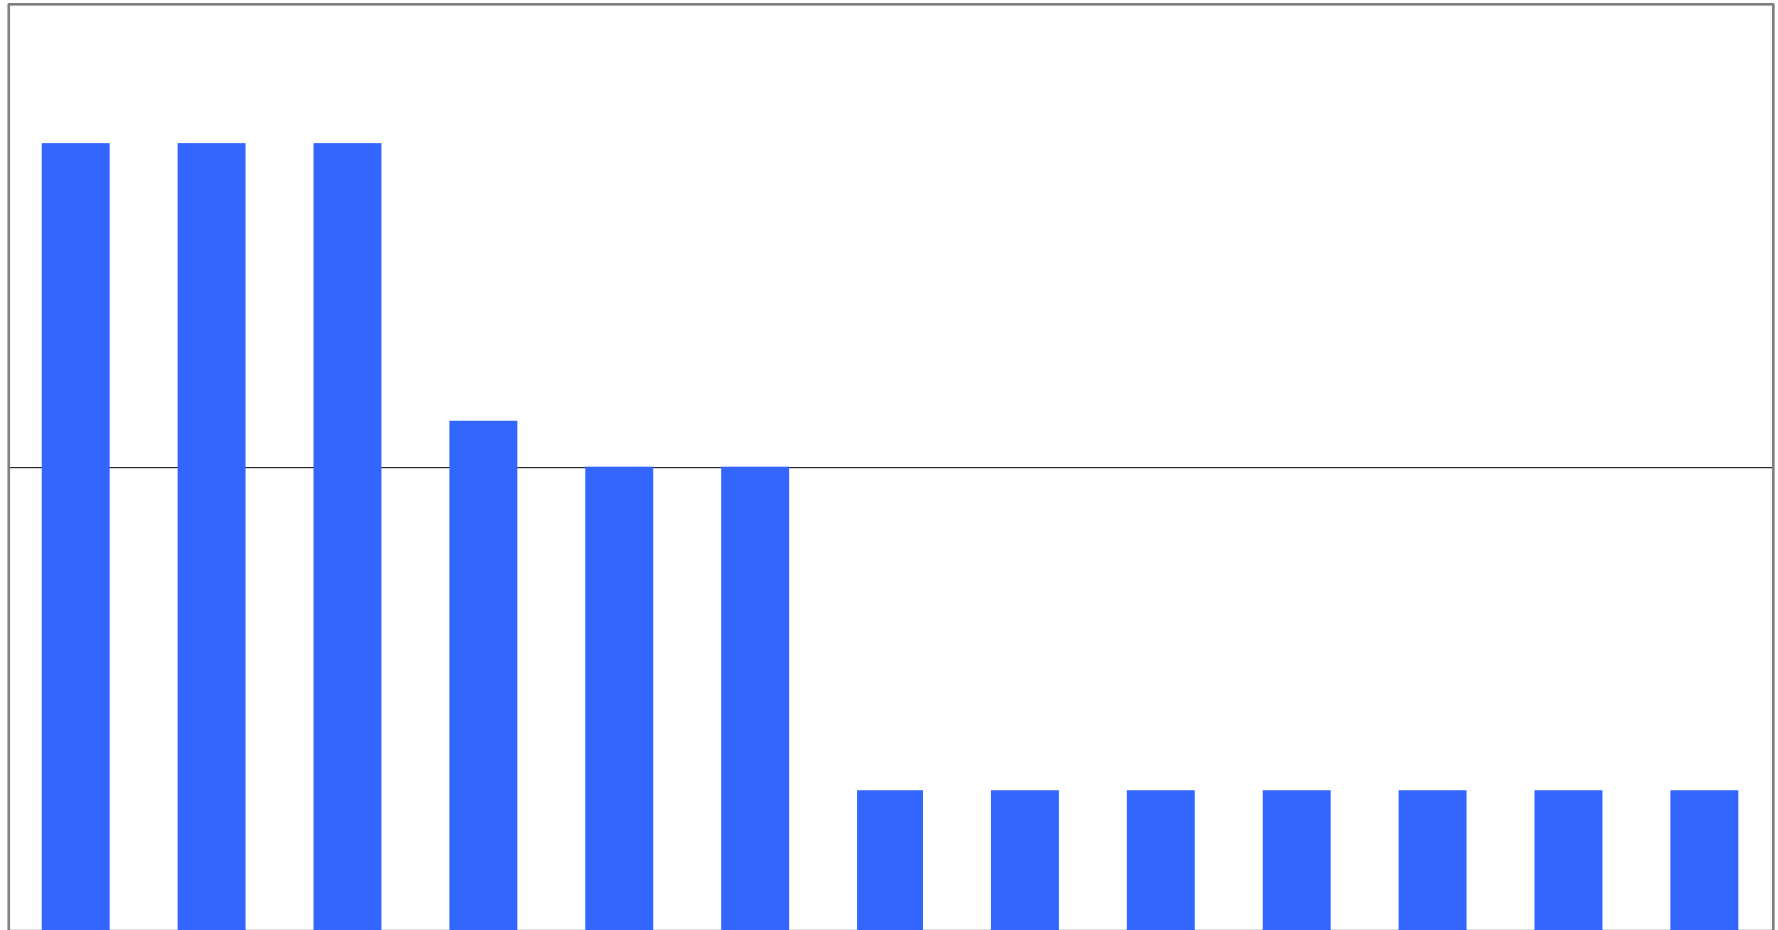

UK PRICES – IMPROVED NEWSPRINT

Improved Newsprint (GBP£/t)