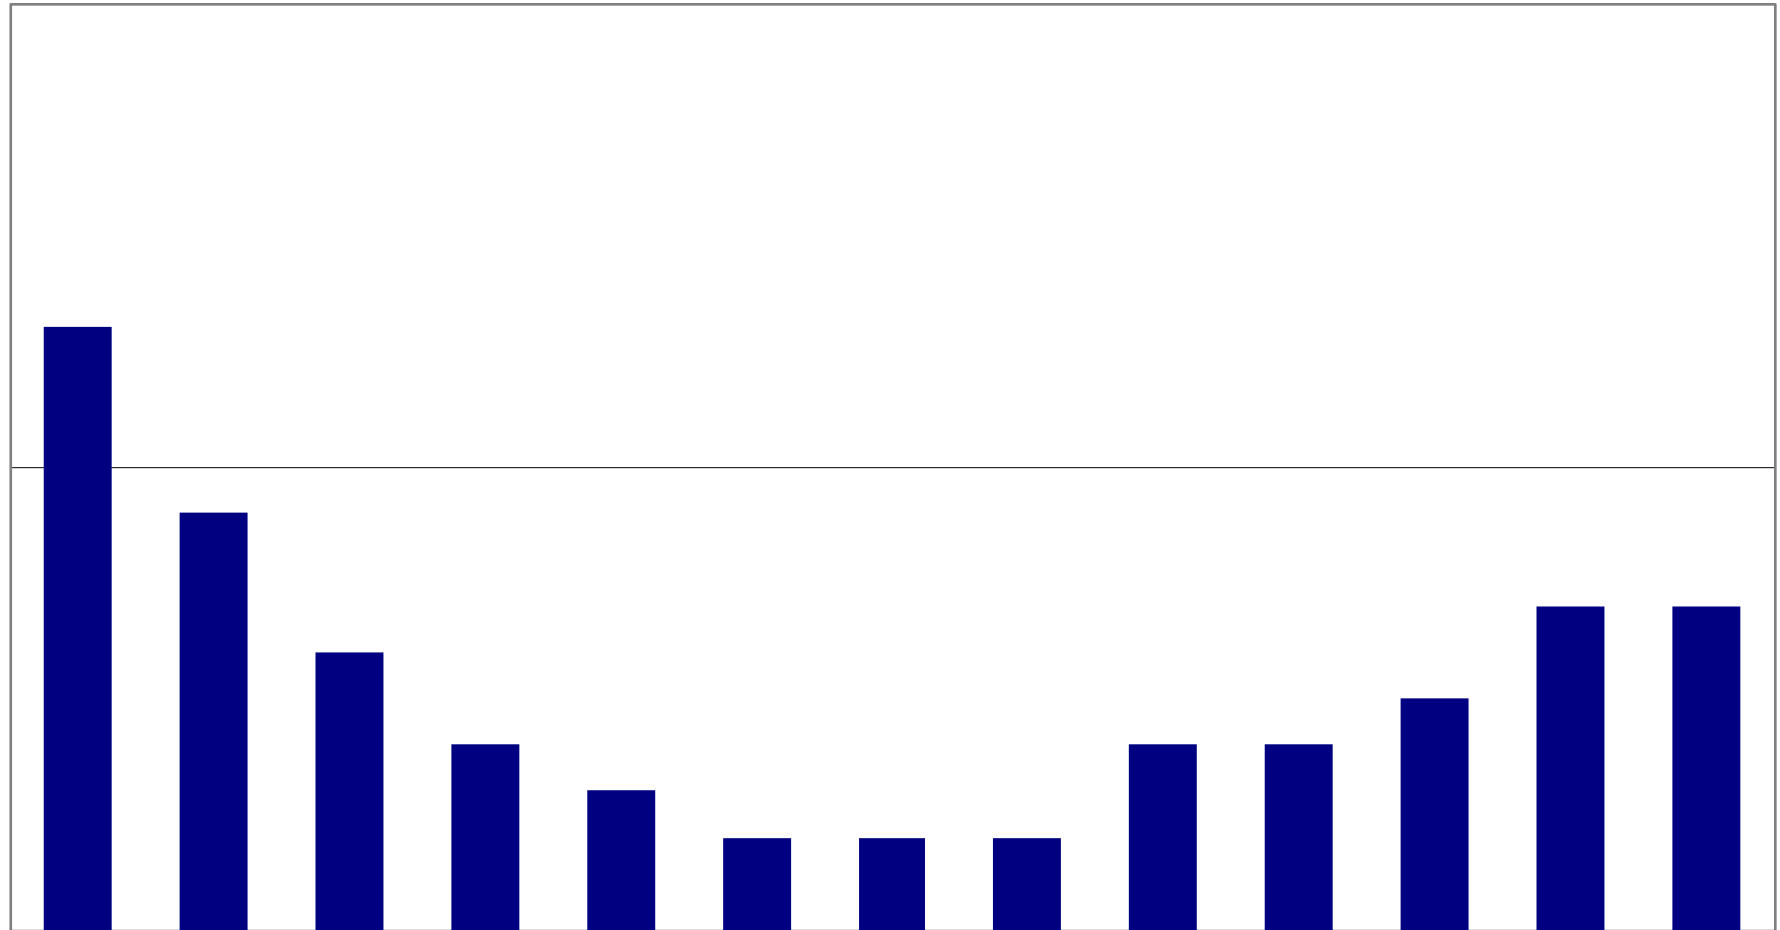

EURO PRICES – COATED WOODFREE REELS

CWF Reels (EURO€/t)