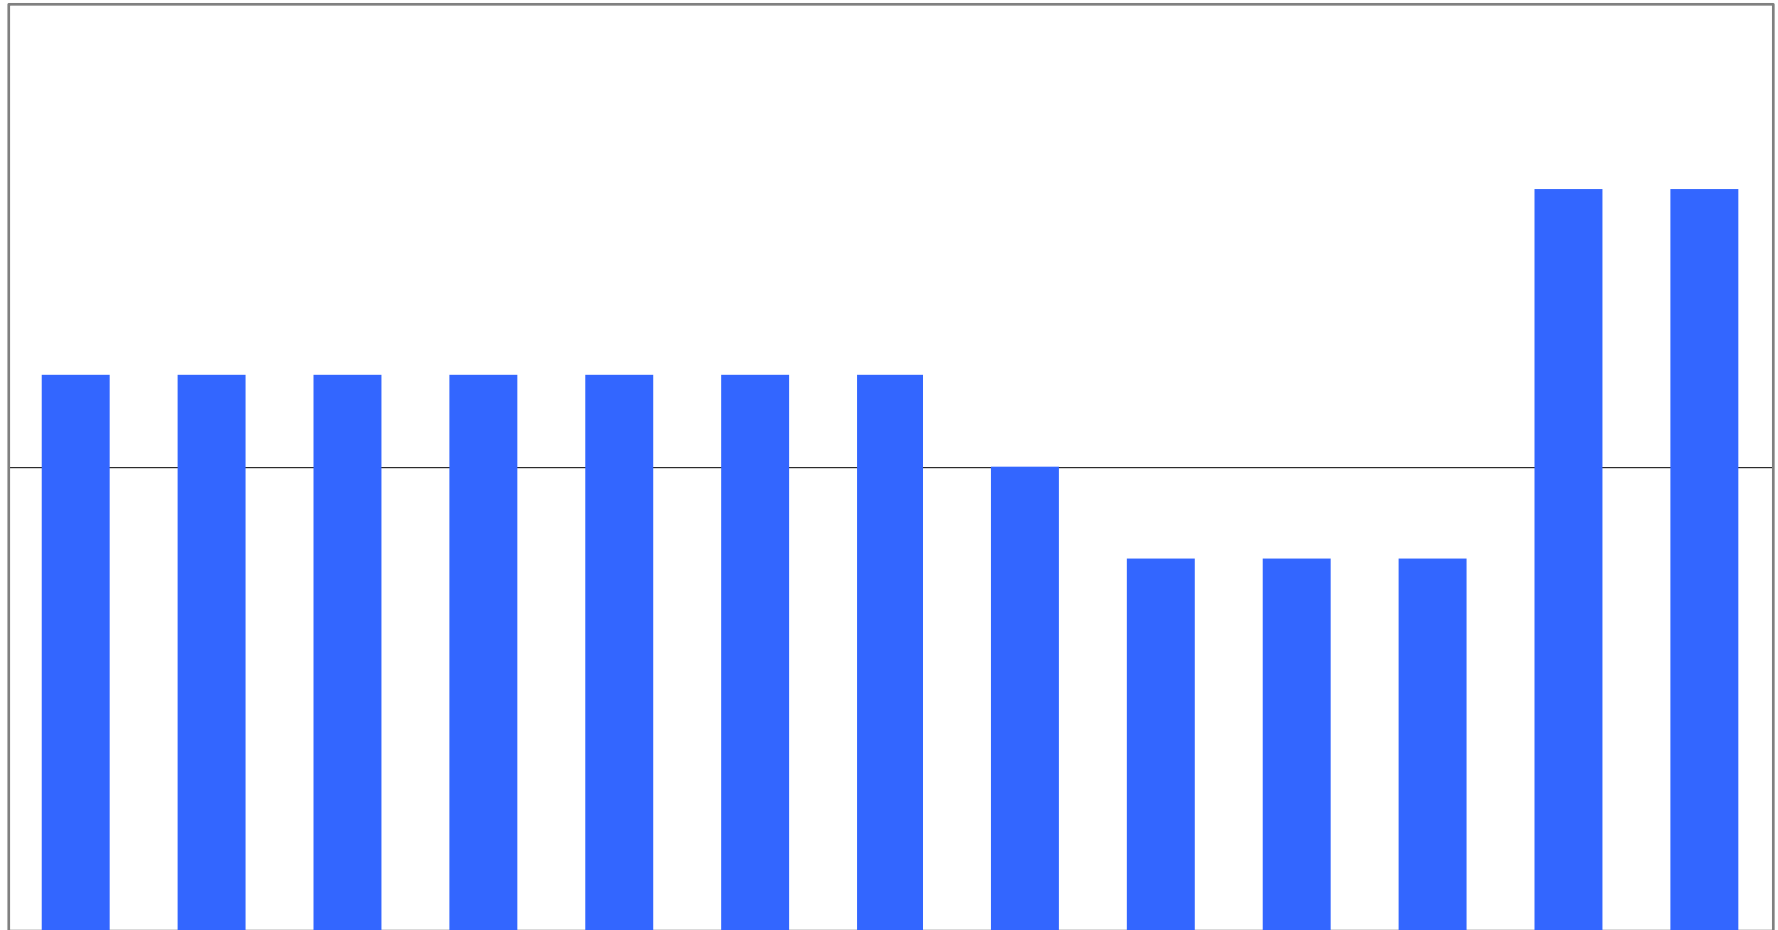

UK PRICES – VIRGIN KRAFT LINER

Kraft Liner (GBP/t)