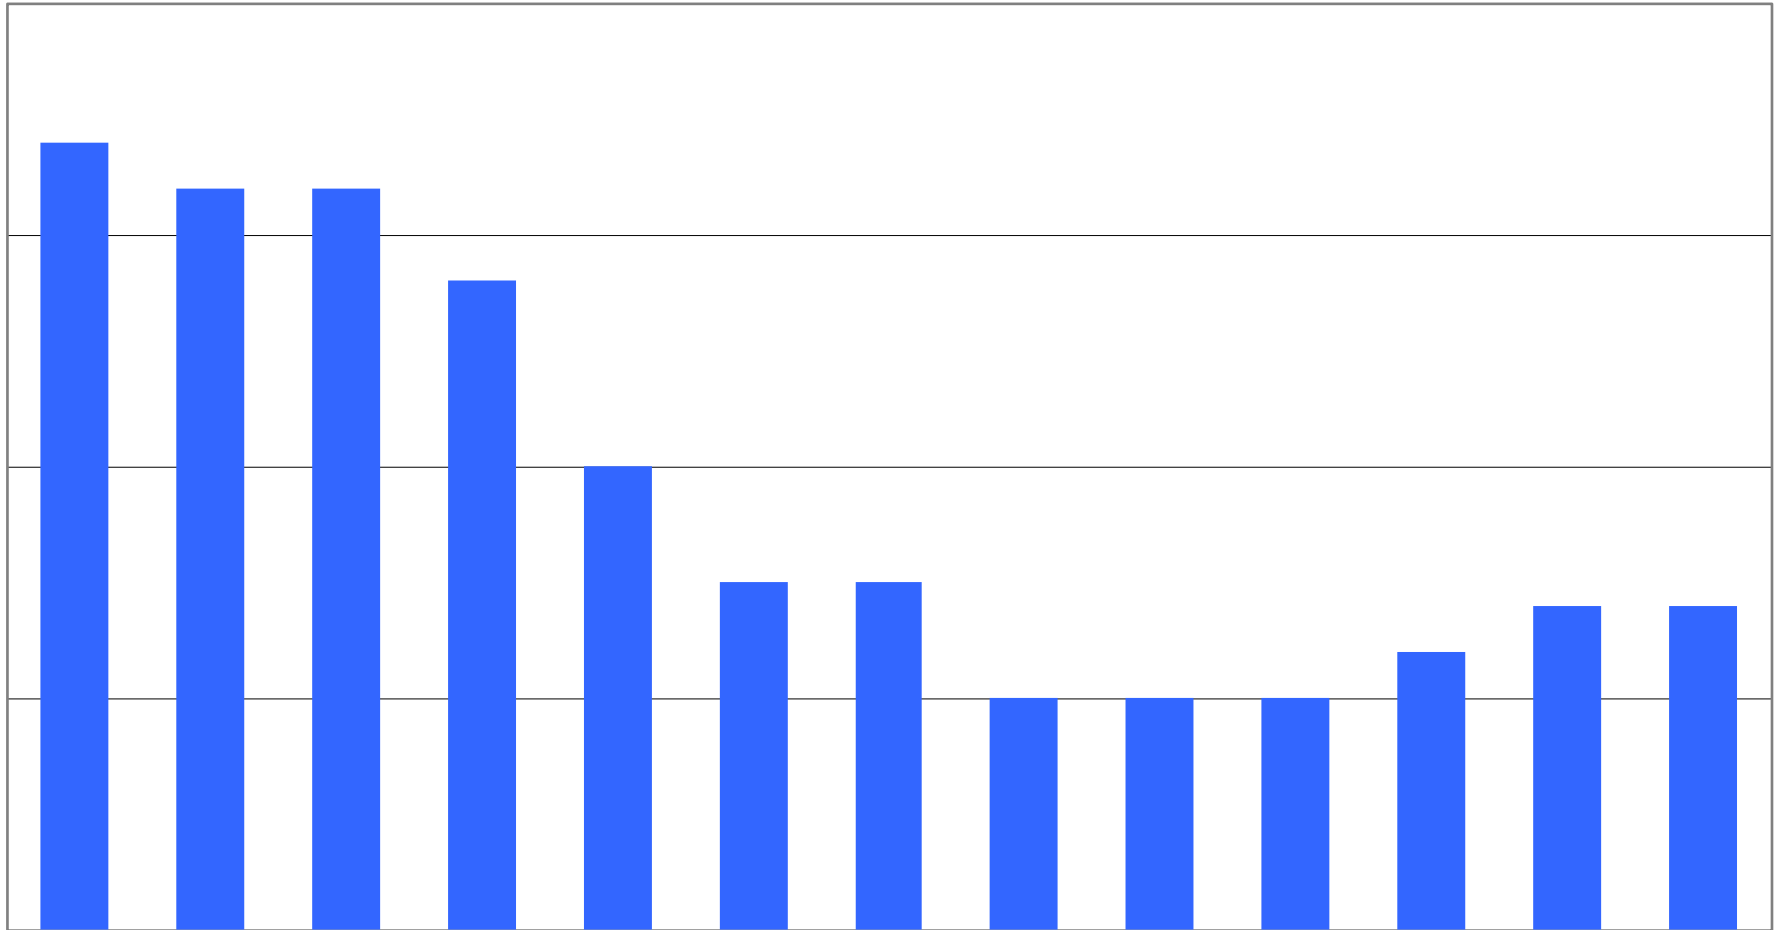

UK PRICES – WHITE LINED CHIPBOARD (WLC)

White Lined Chipboard (GBP£/t)