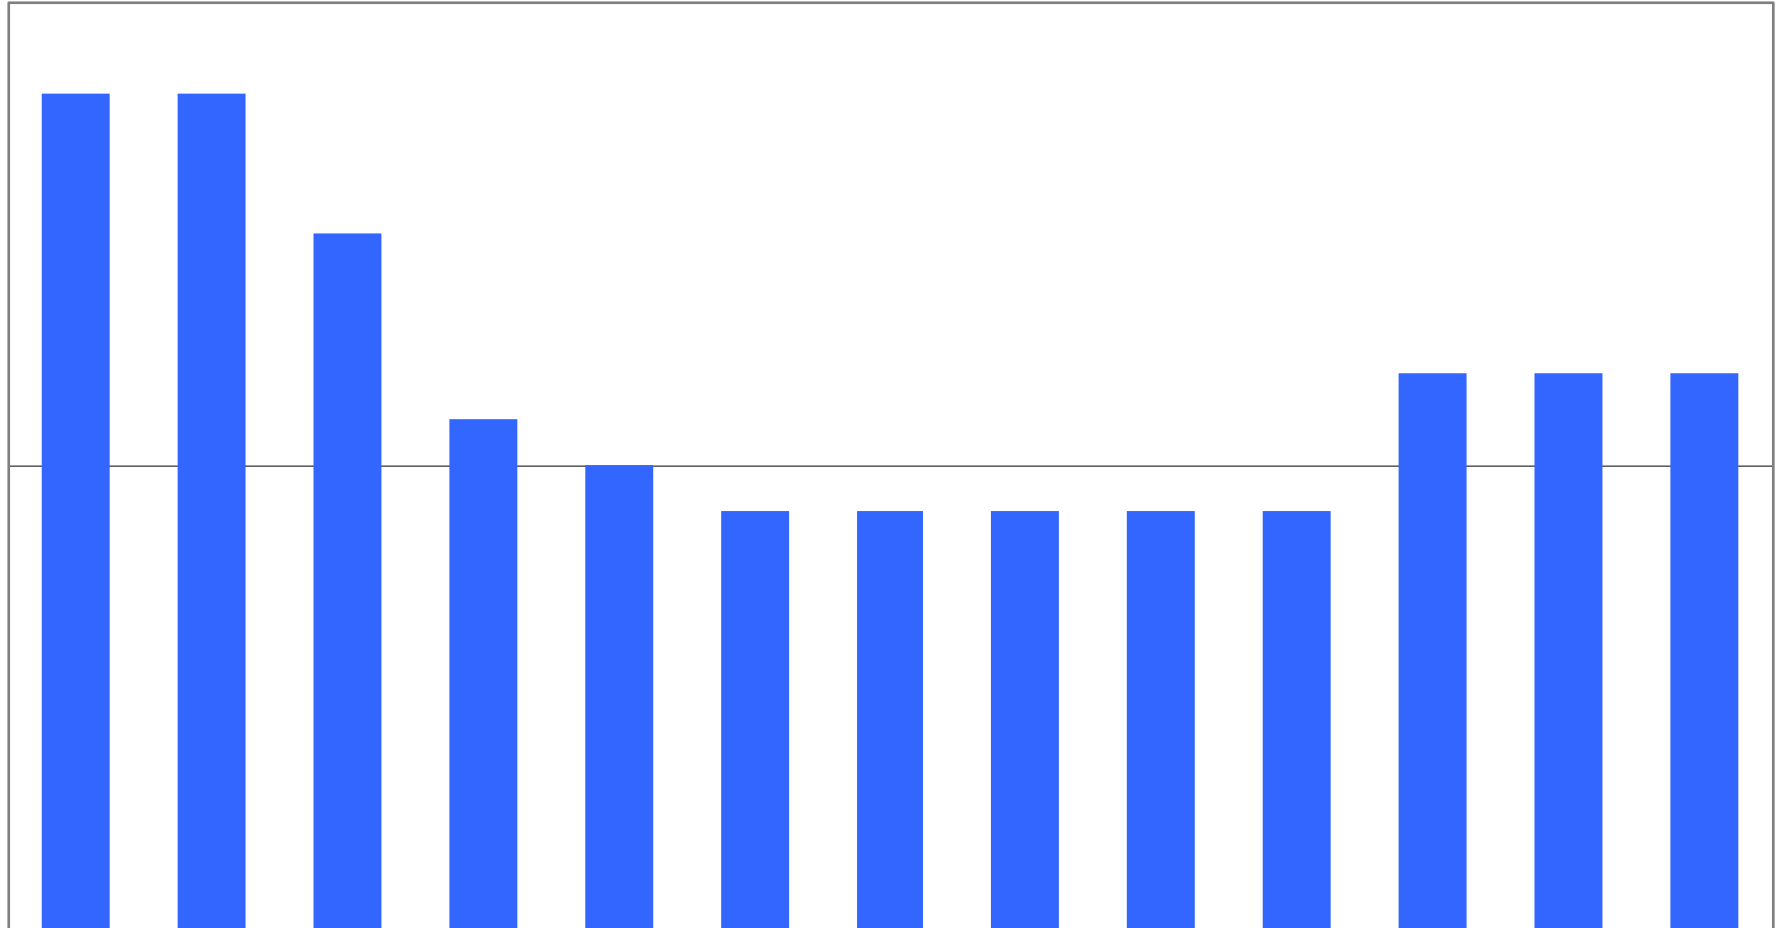

UK PRICES – UNCOATED WOODFREE SHEETS

UWF Sheets (GBP£/t)