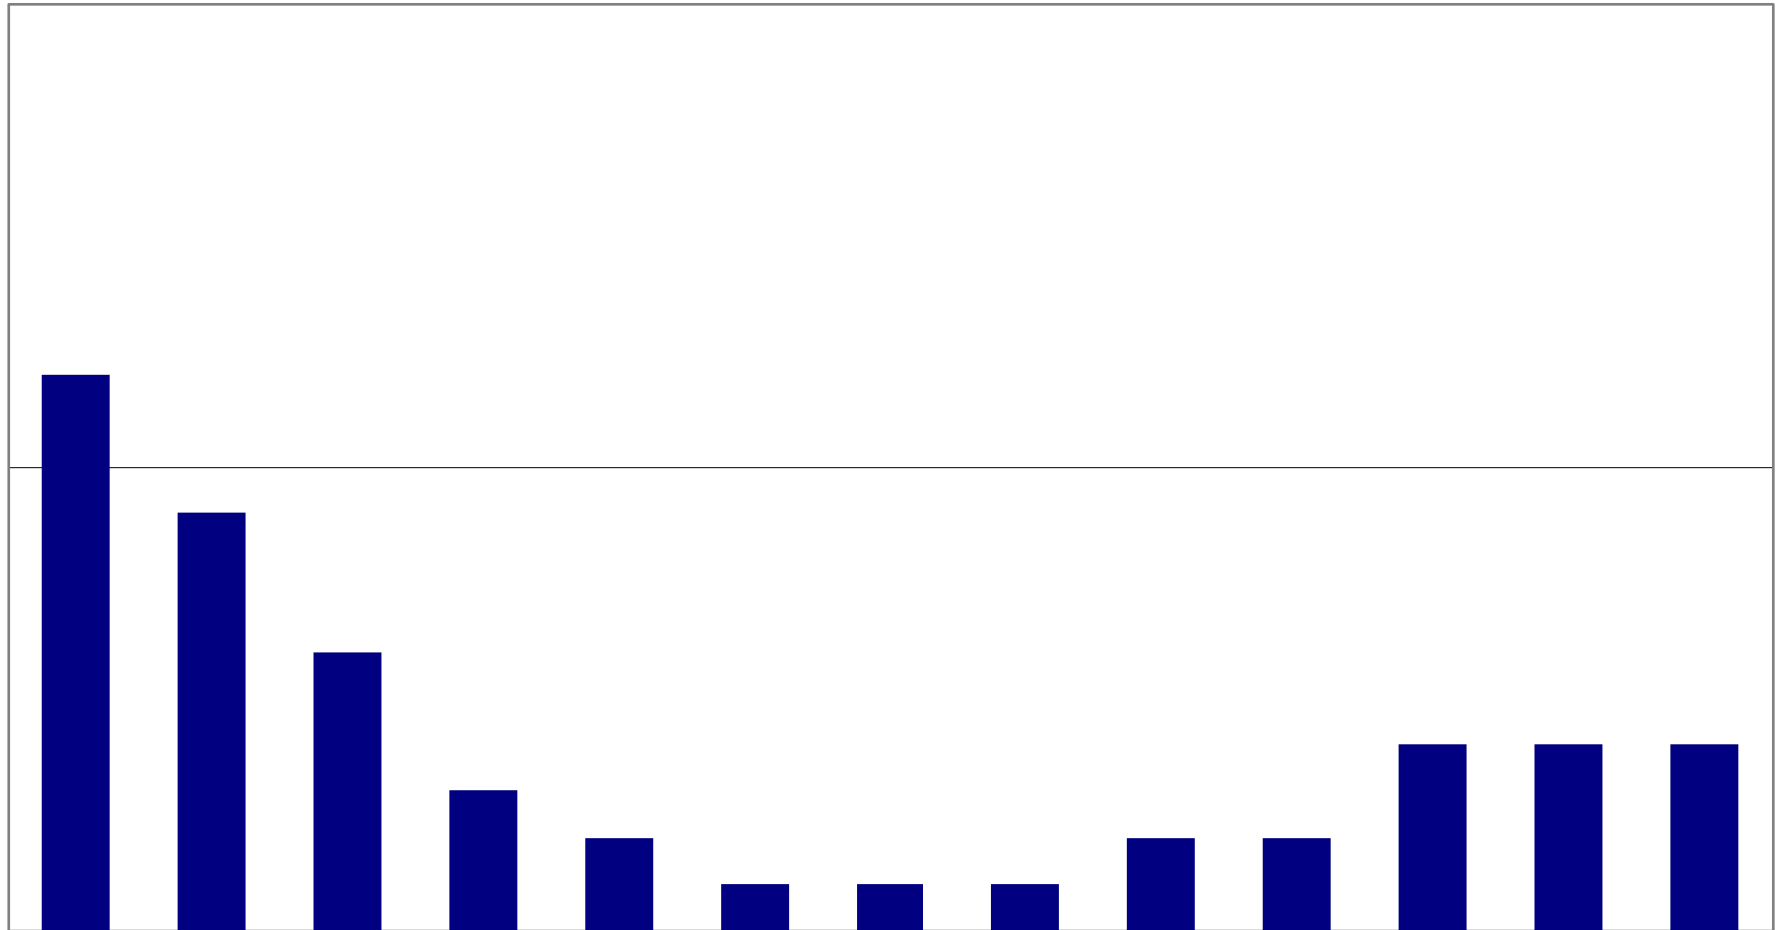

EURO PRICES – UNCOATED WOODFREE SHEETS

UWF Sheets (EURO€/t)