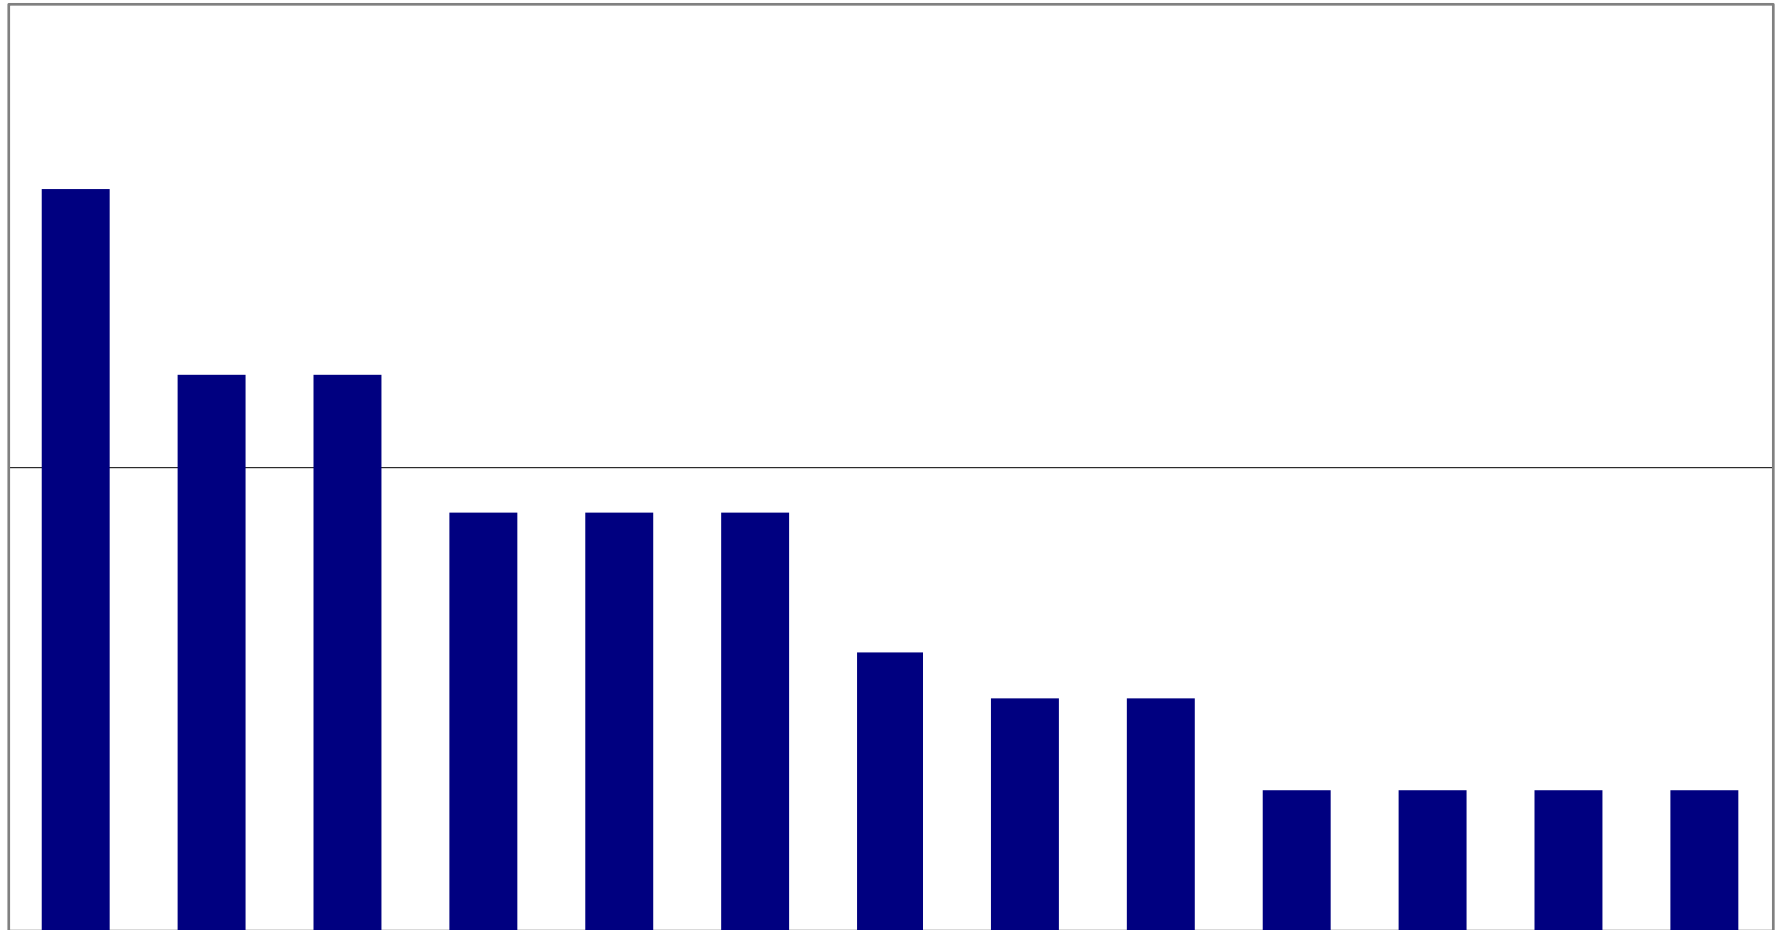

EURO PRICES – LIGHTWEIGHT COATED (LWC)

LWC (EURO€/t)