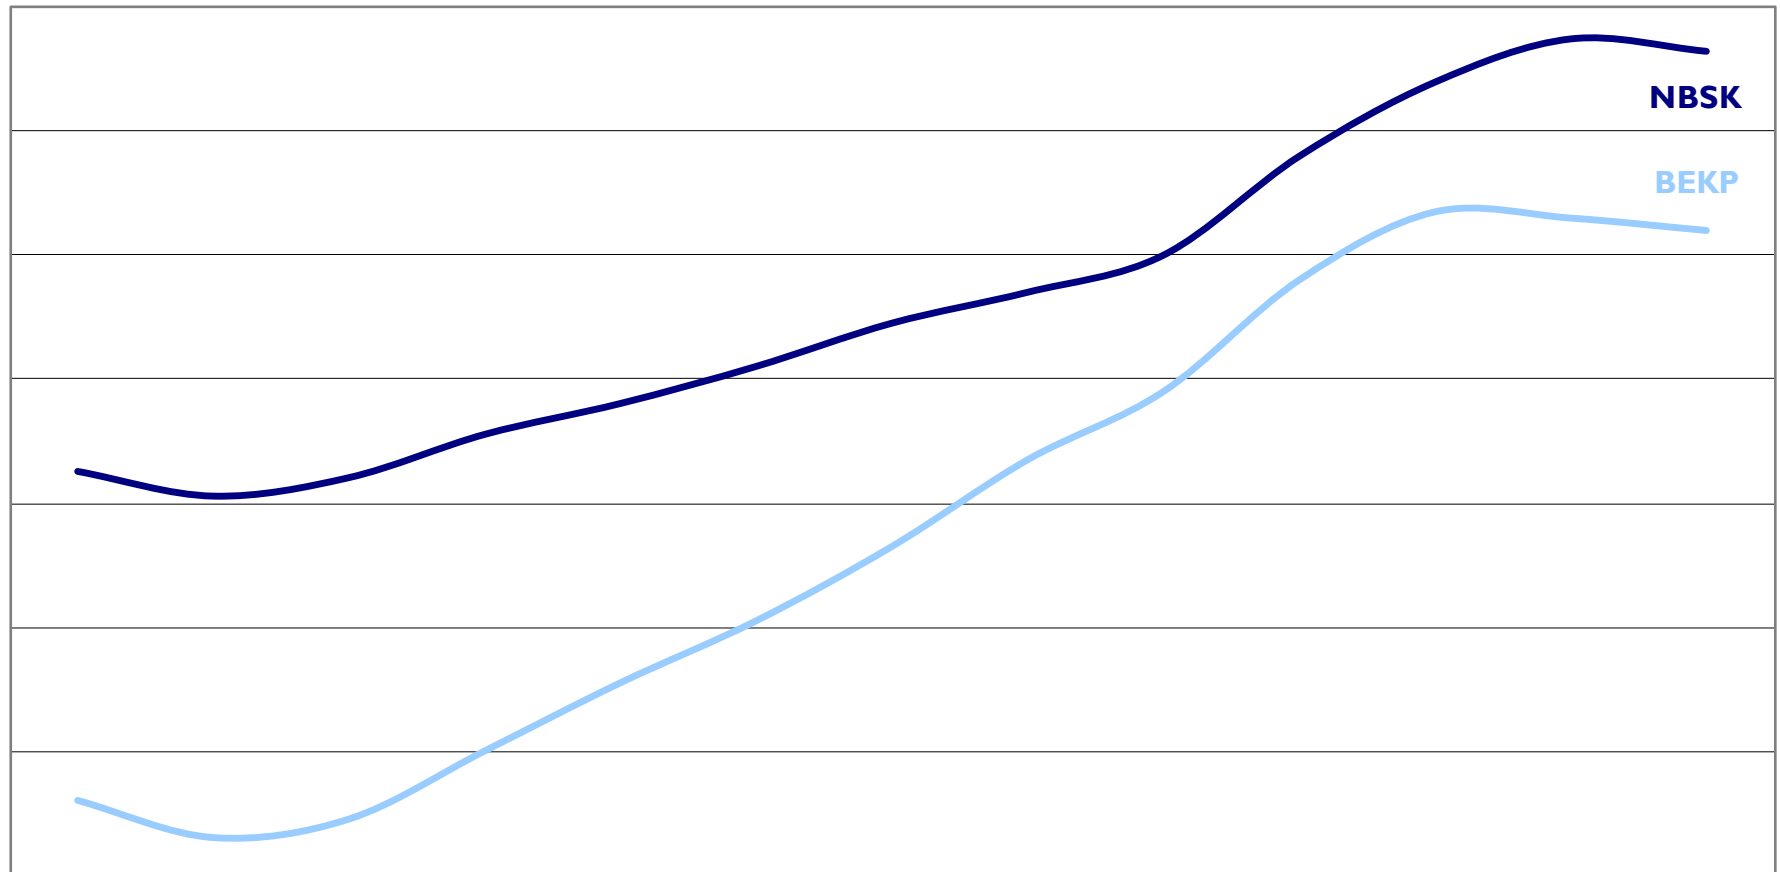

UK PRICES – PULP, LIST (NBSK & BEKP)

Pulp, List (GBP/t)