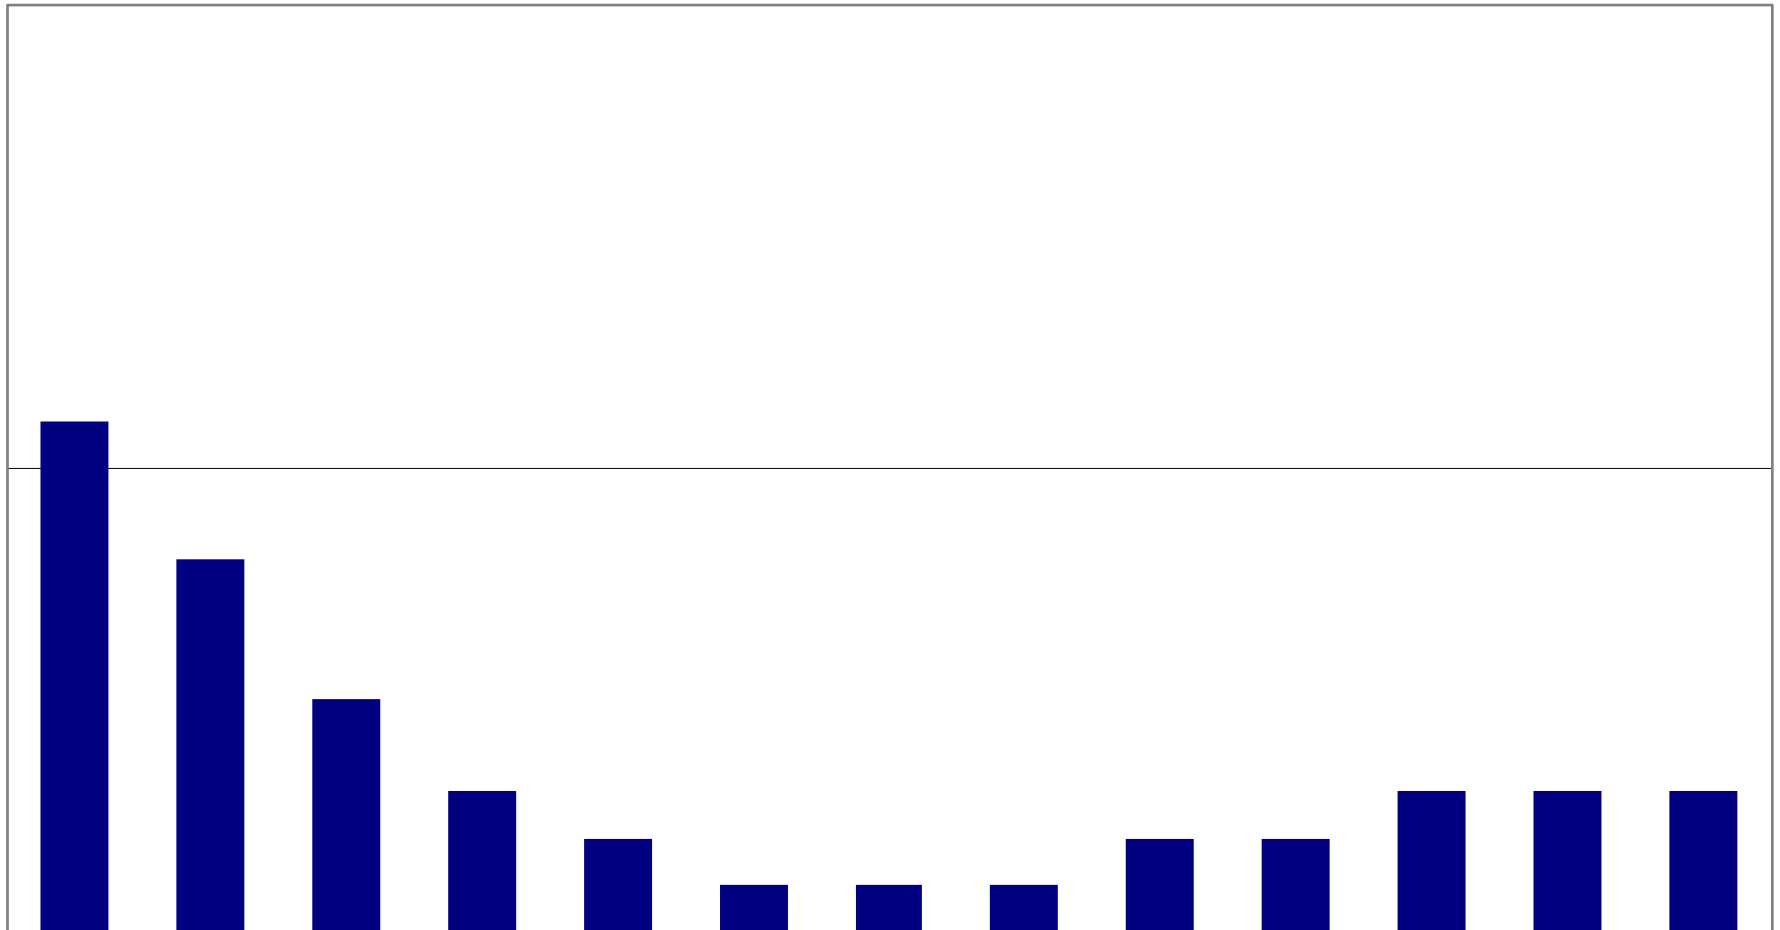

EURO PRICES – UNCOATED WOODFREE REELS

UWF Reels (EURO€/t)