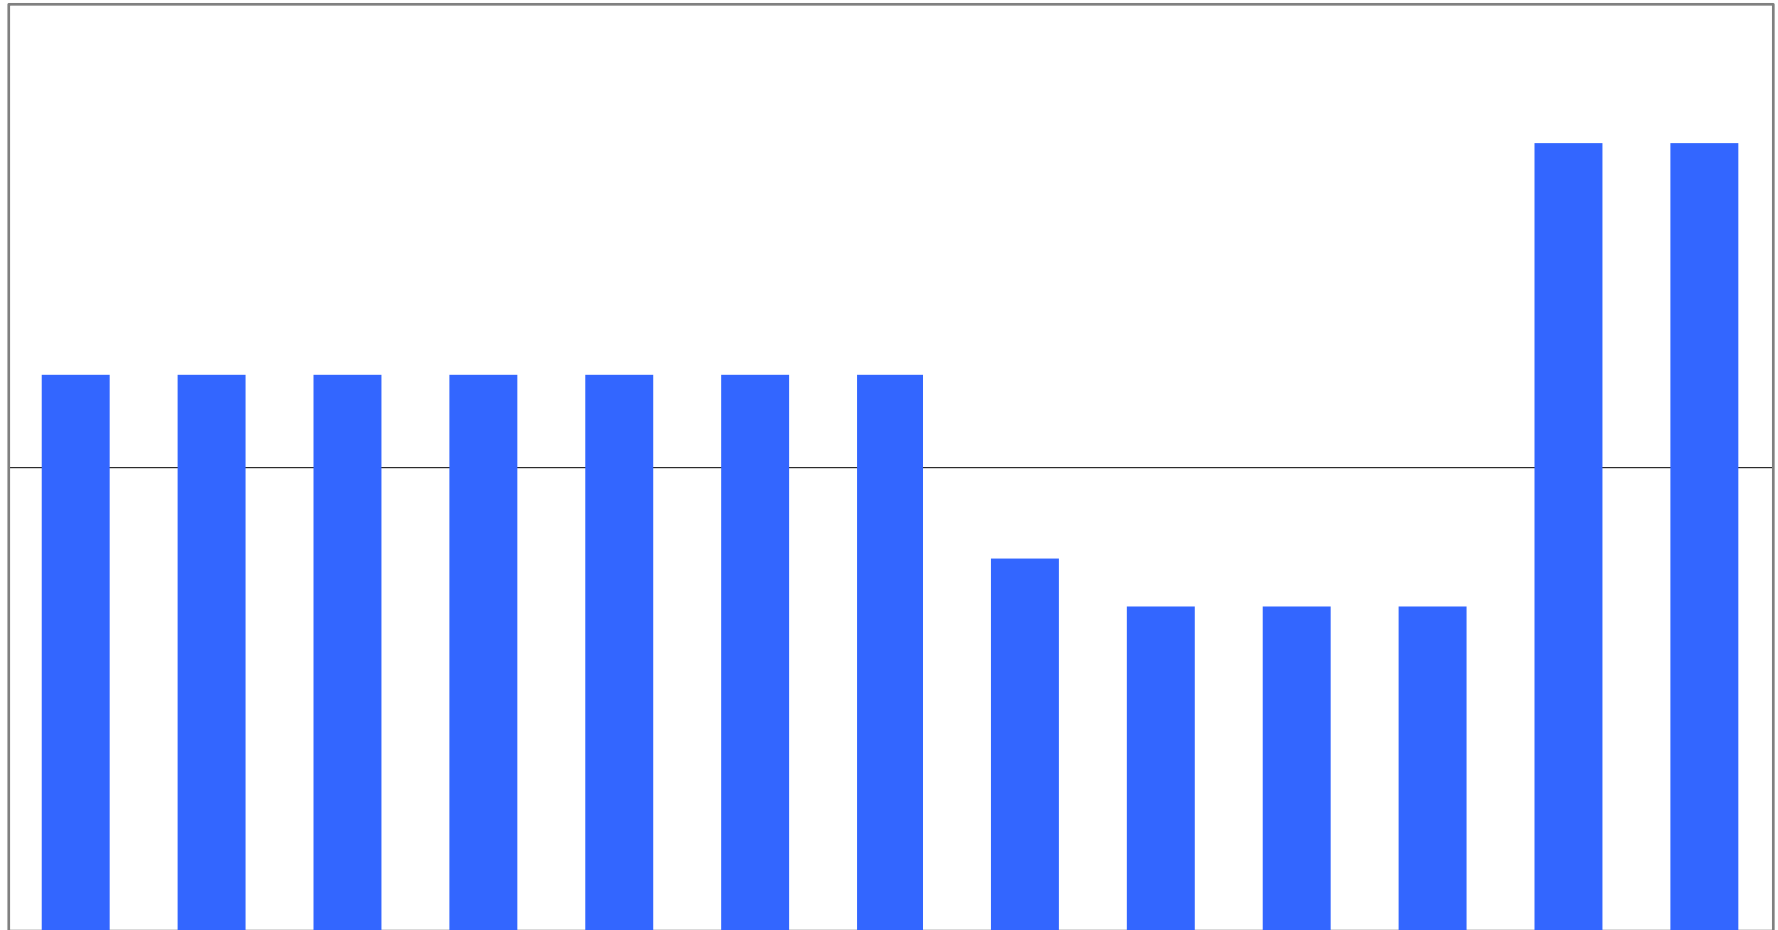

UK PRICES – RECYCLED FLUTING

Recycled Fluting (GBP£/t)