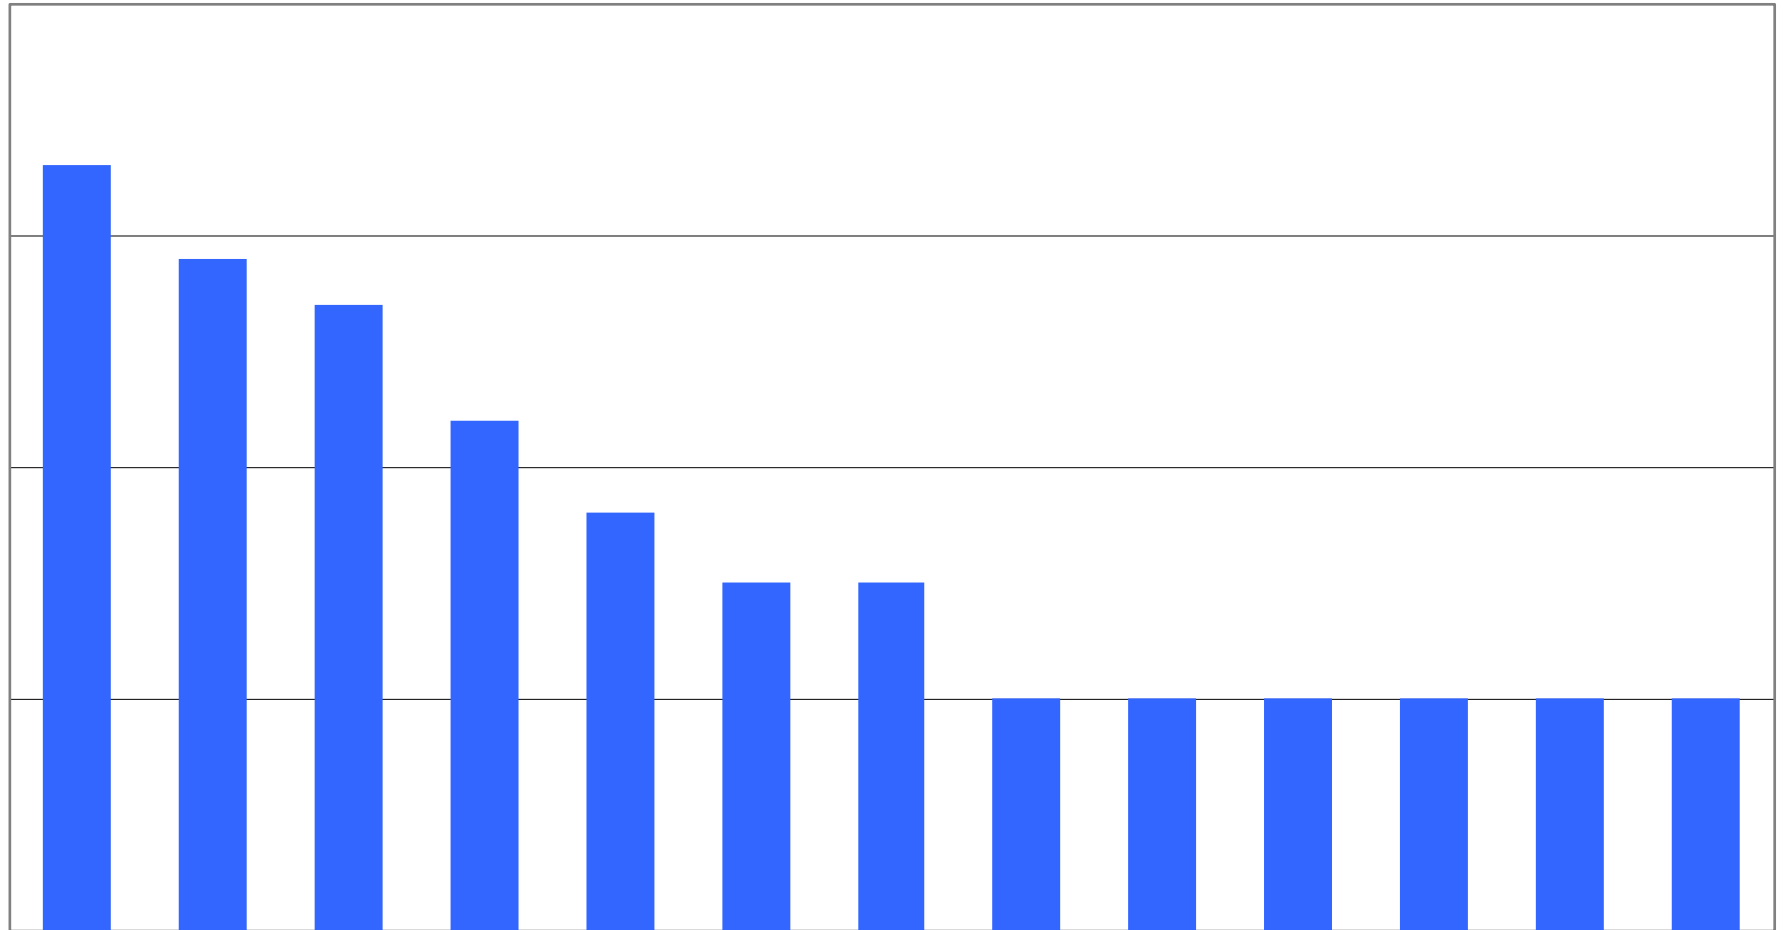

UK PRICES – FOLDING BOXBOARD (FBB)

Folding Boxboard (GBP£/t)