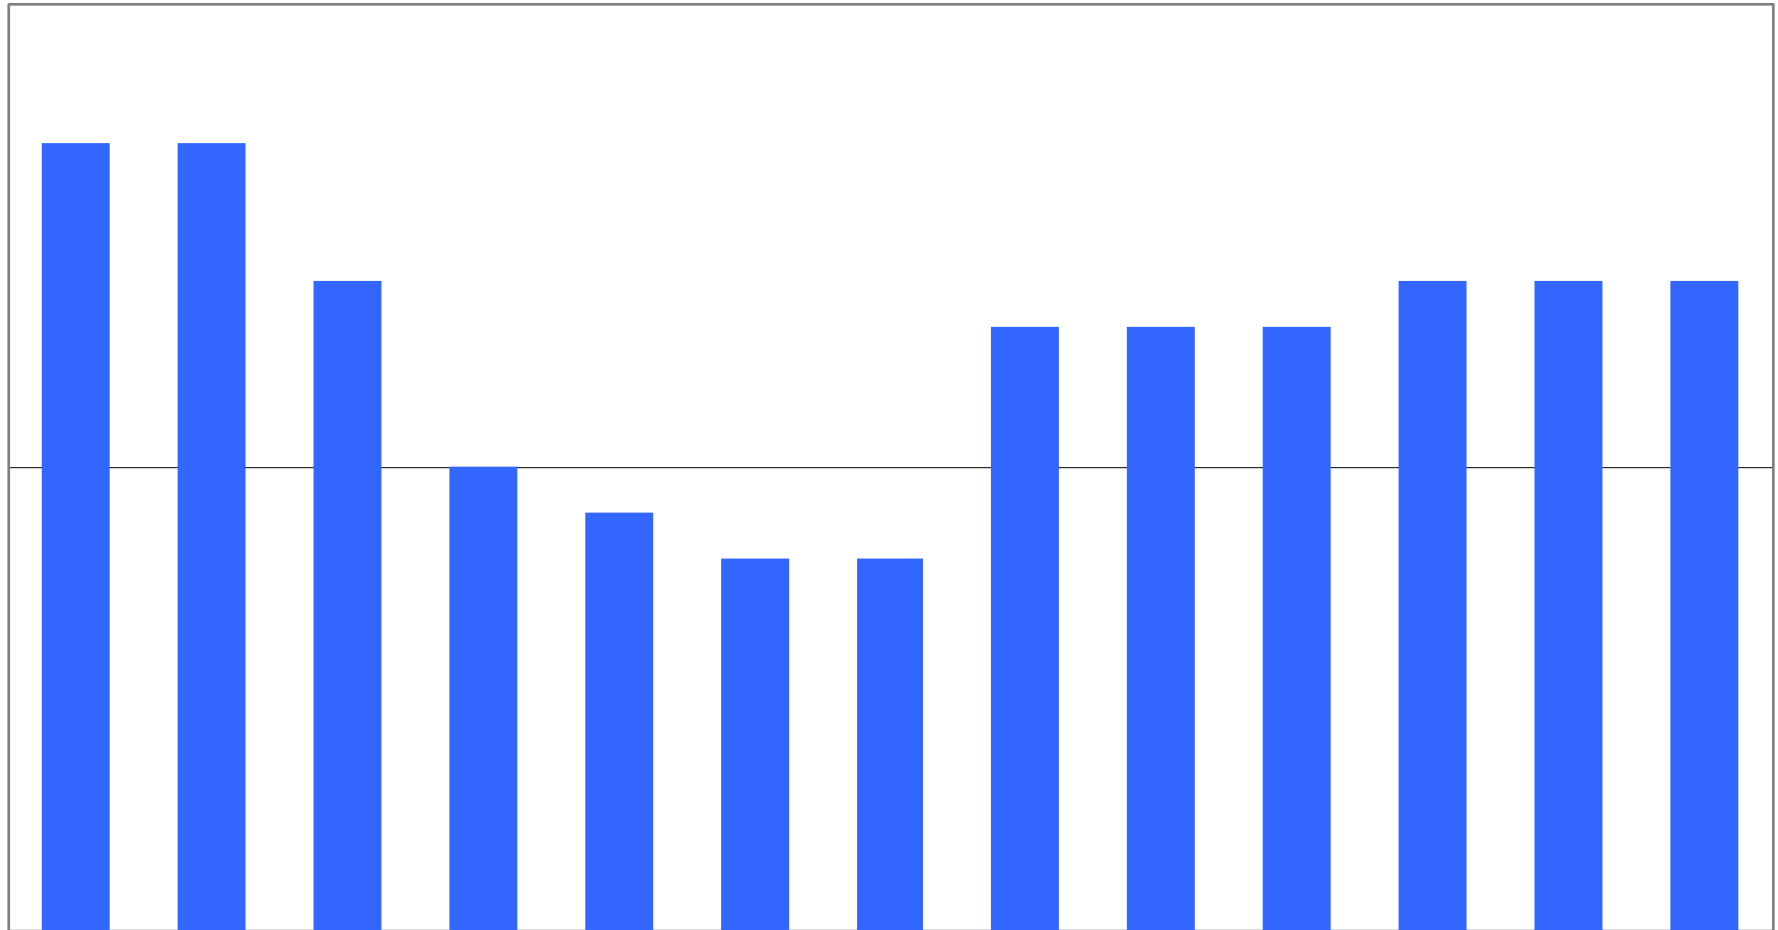

UK PRICES – COATED WOODFREE SHEETS

CWF Sheets (GBP£/t)