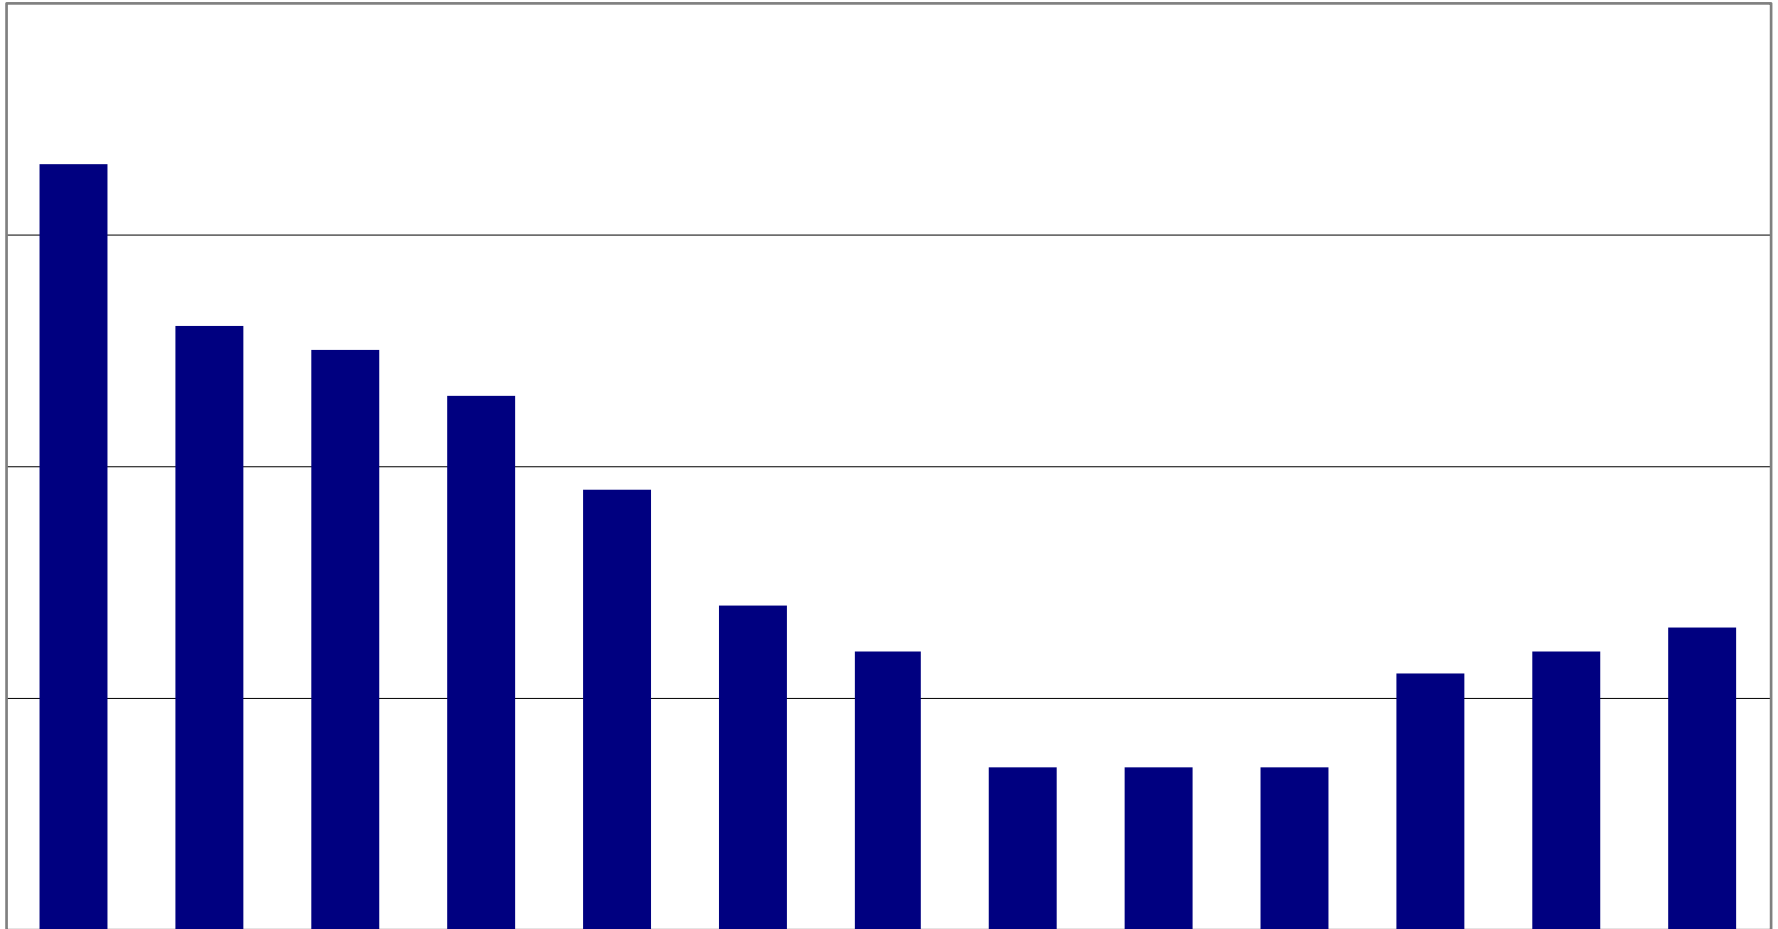

EURO PRICES – WHITE LINED CHIPBOARD (WLC)

White Lined Chipboard (EURO€/t)