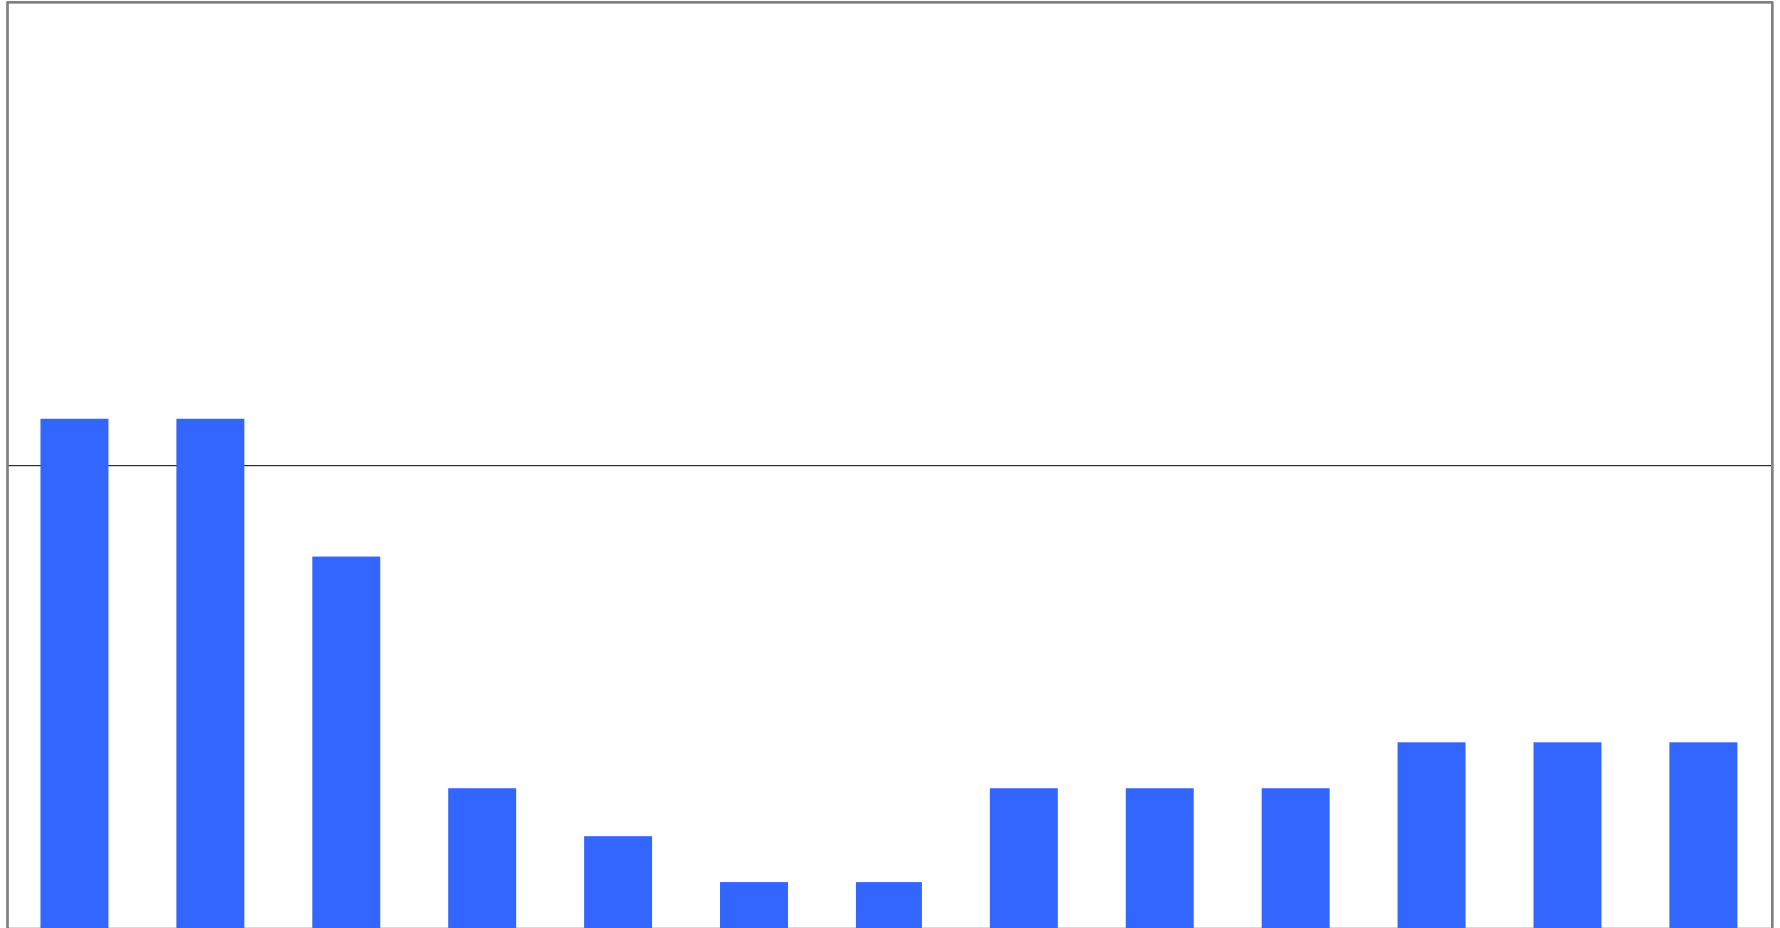

UK PRICES – COATED WOODFREE REELS

CWF Reels (GBP£/t)