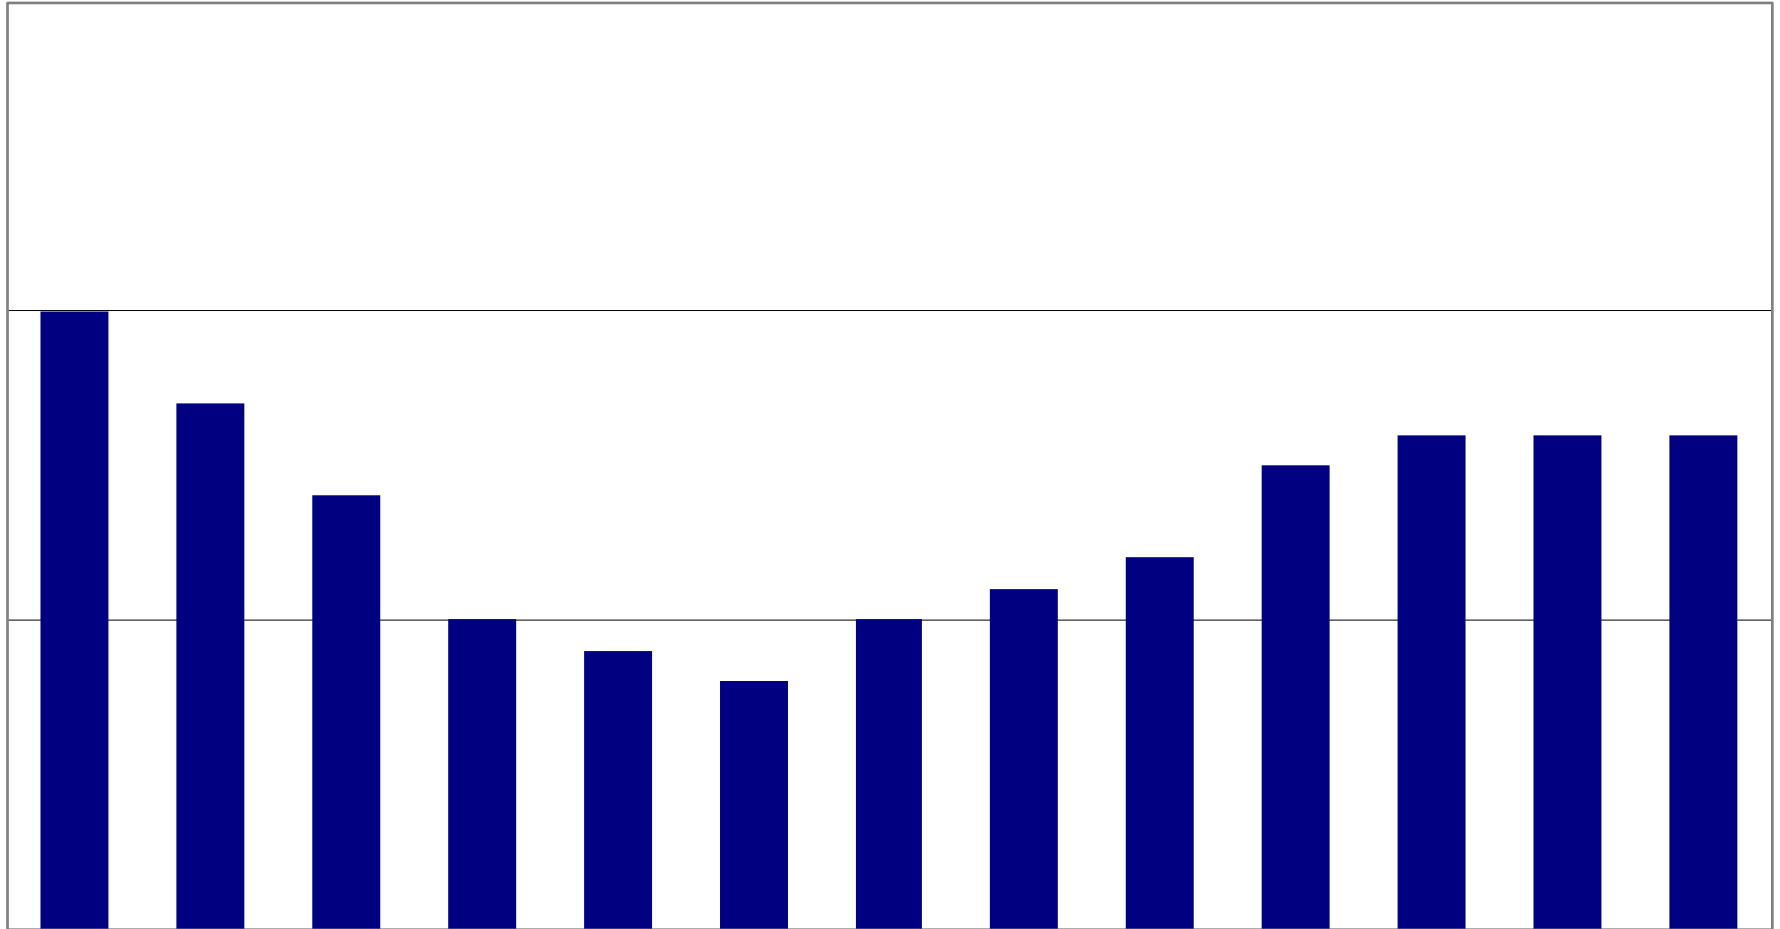

EURO PRICES – UNCOATED WOODFREE CUTSIZE

UWF Cutsizes (EURO€/t)