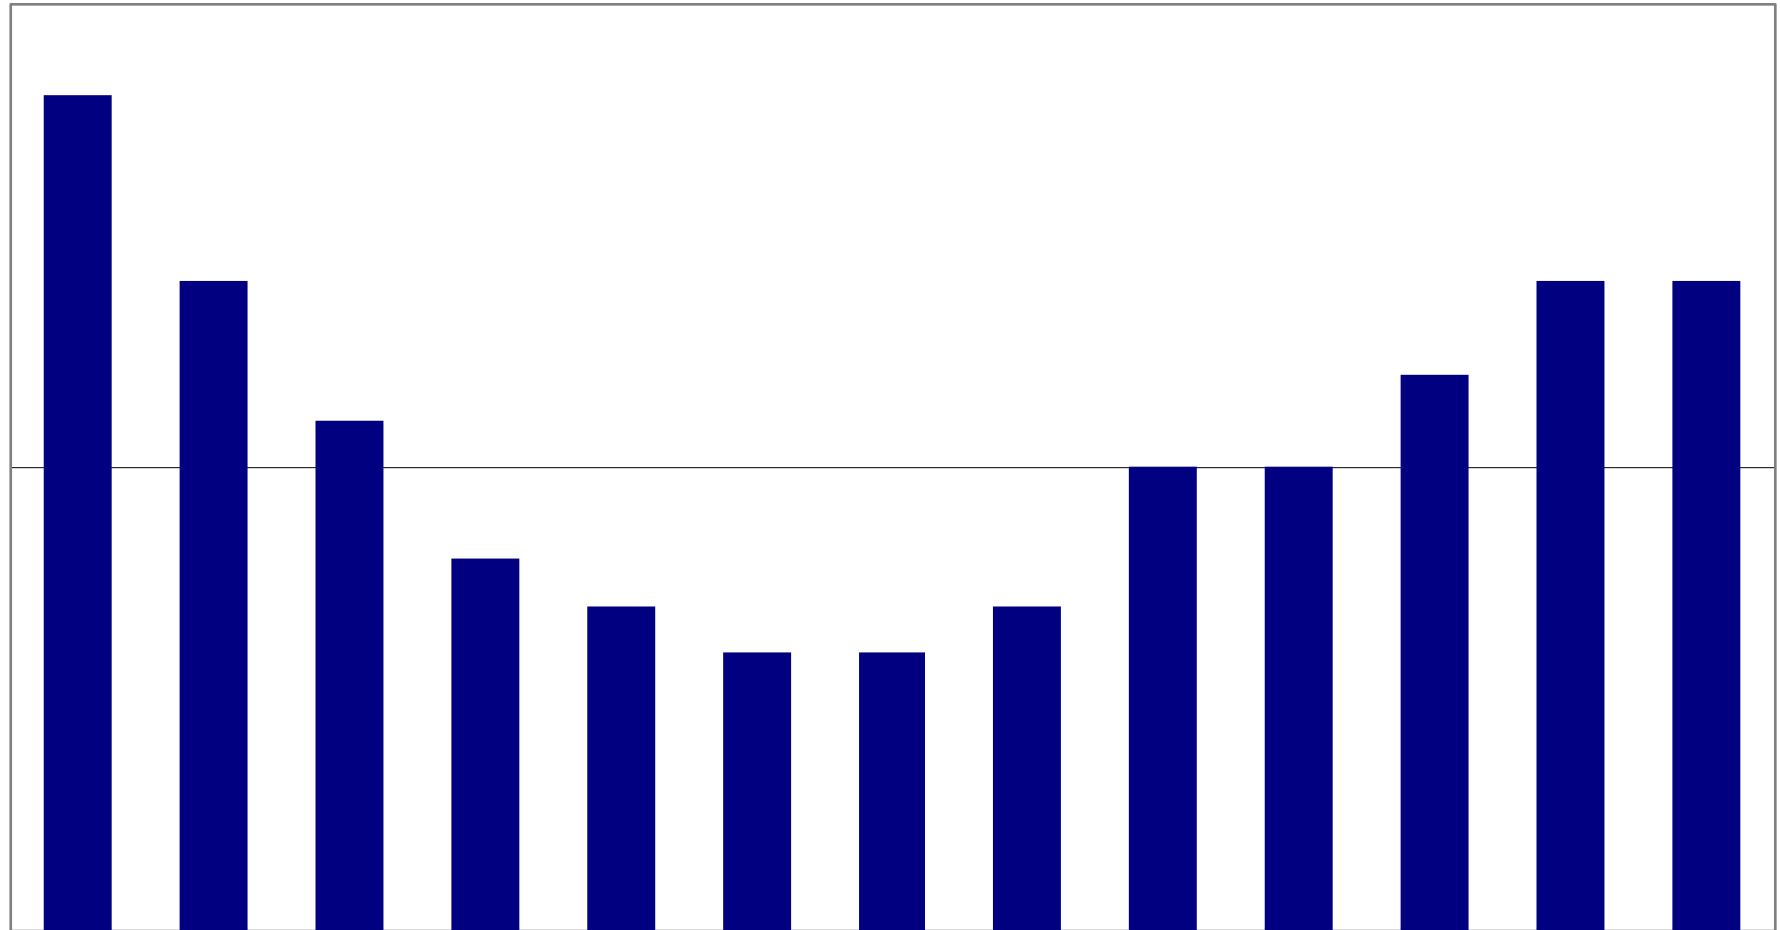

EURO PRICES – COATED WOODFREE SHEETS

CWF Sheets (EURO€/t)