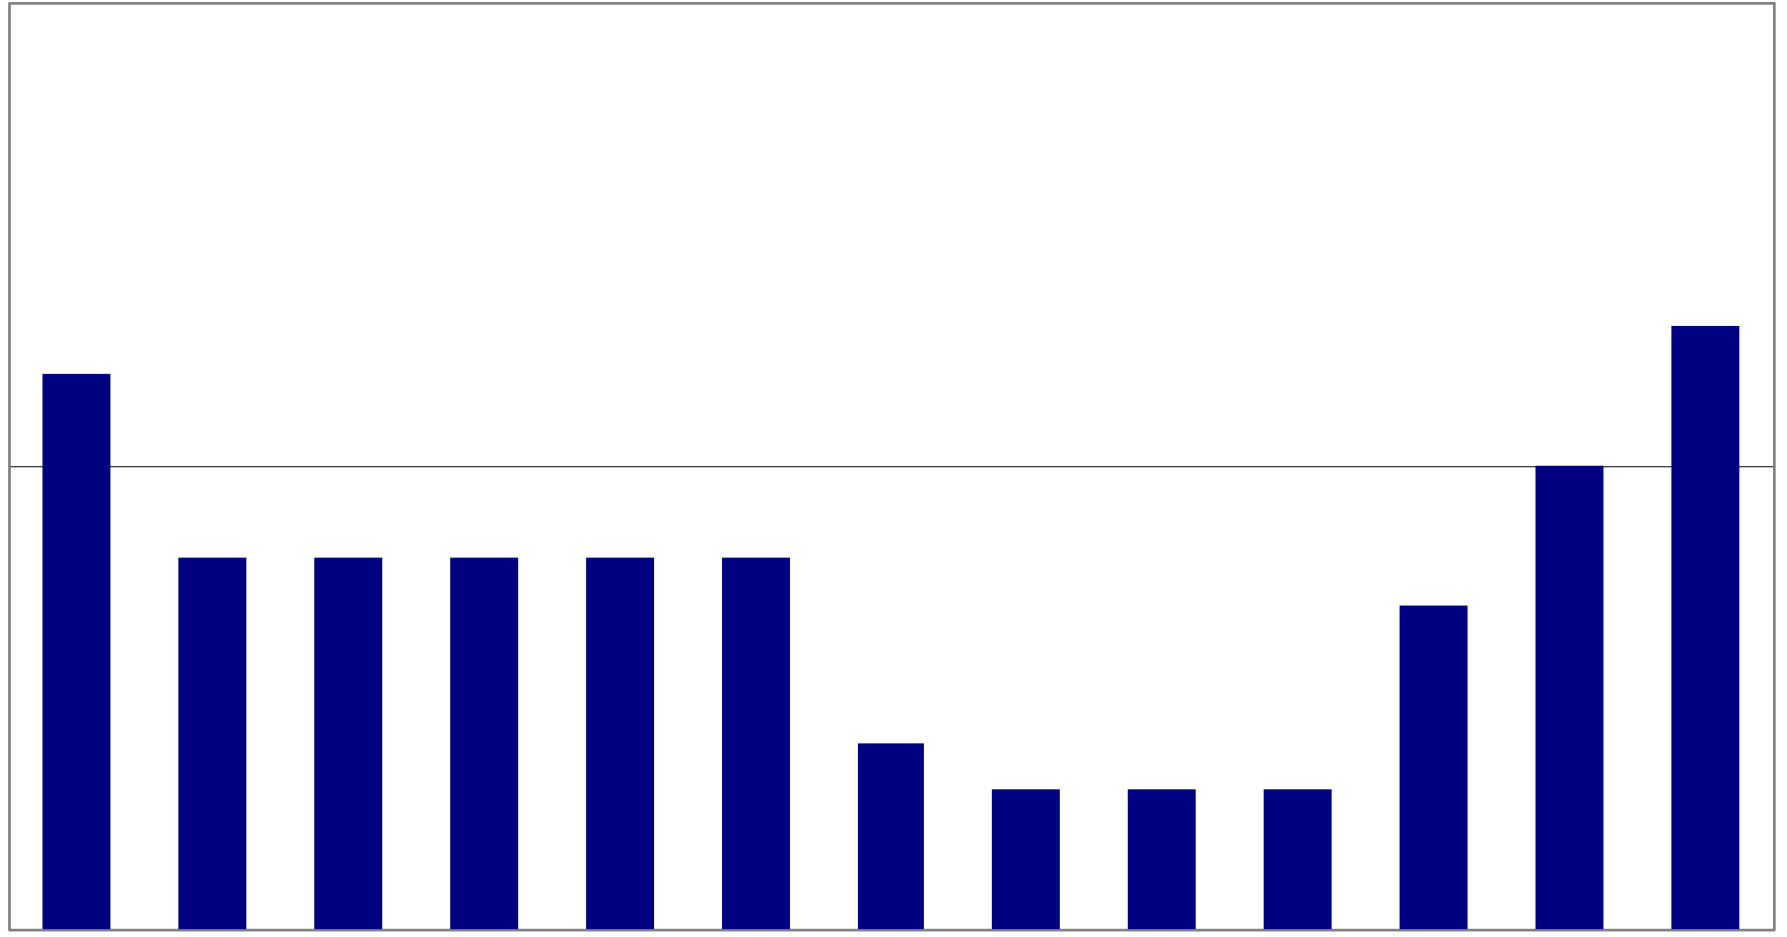

EURO PRICES – WHITE TOP TEST LINER (WTTL)

White Top Test Liner (EURO€/t)