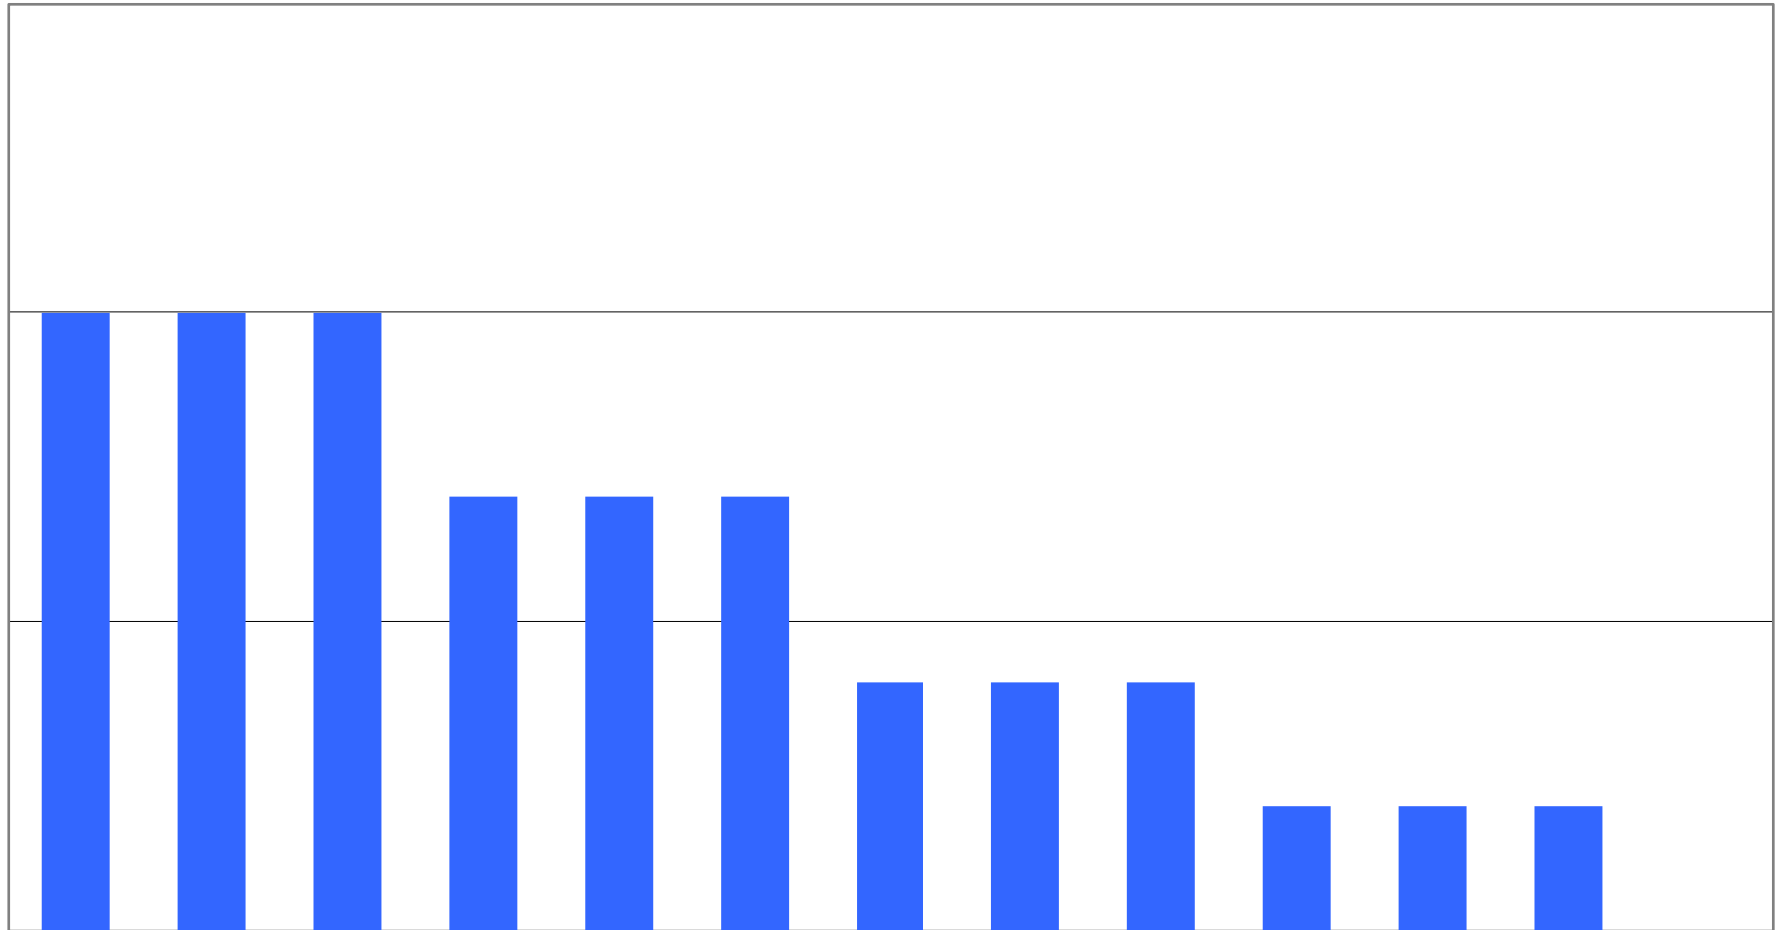

UK PRICES – MEDIUMWEIGHT COATED (MWC)

MWC (GBP£/t)