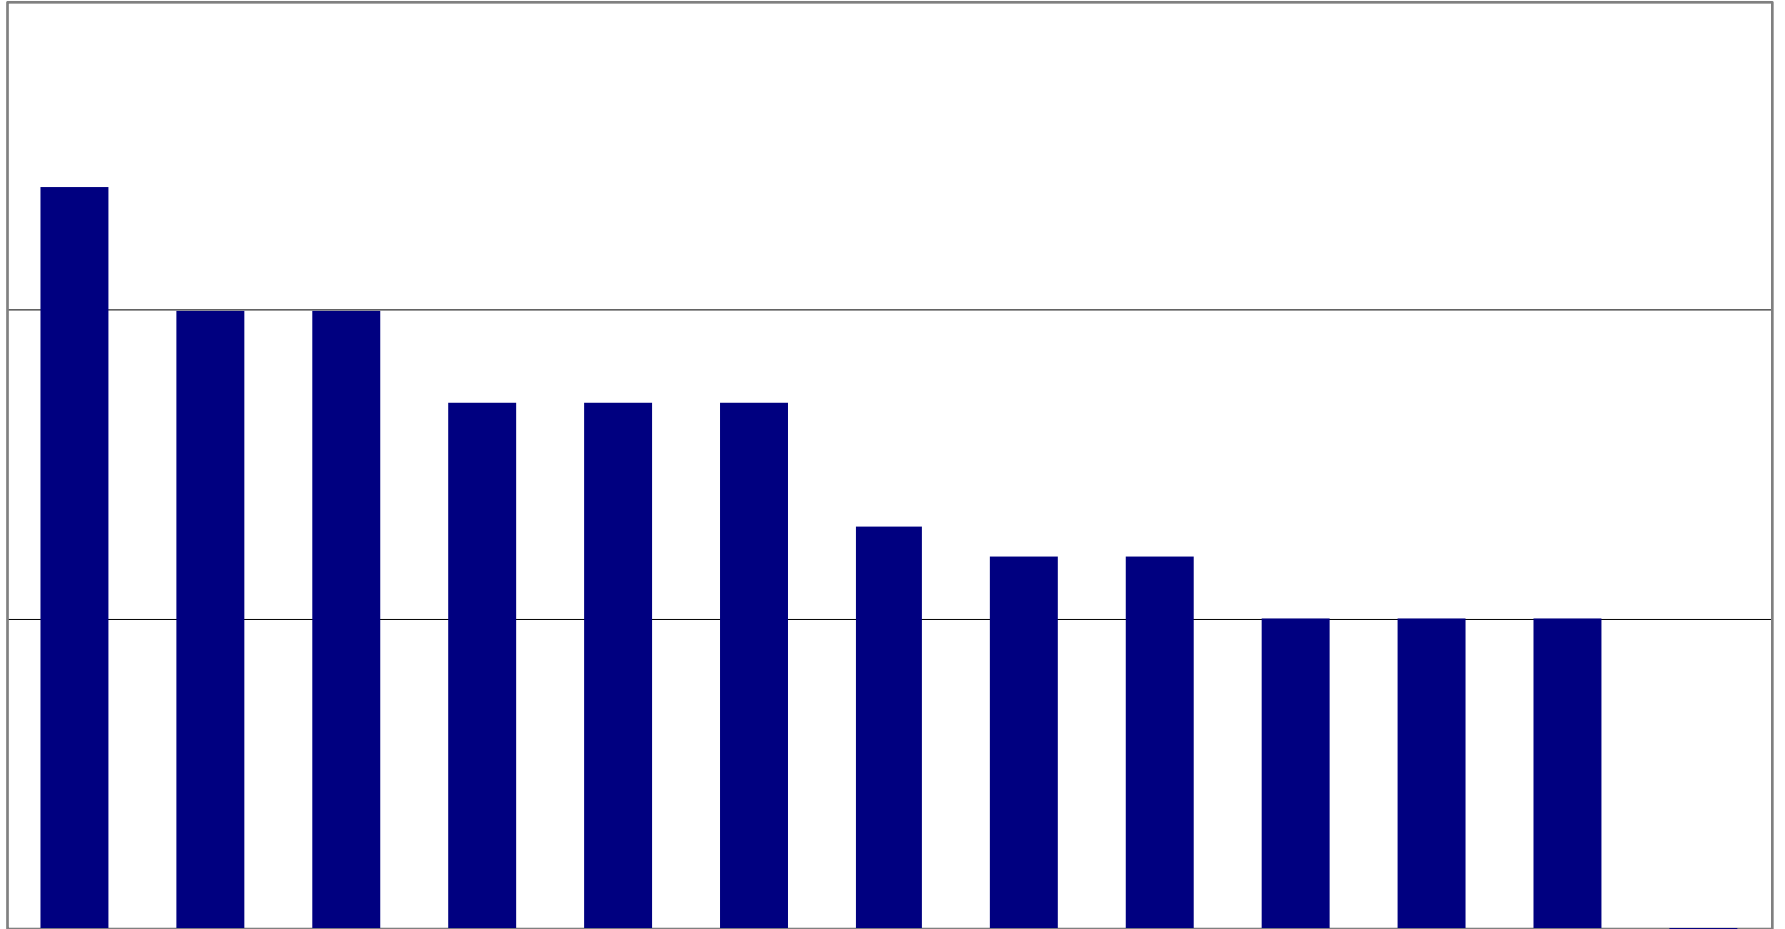

EURO PRICES – MEDIUMWEIGHT COATED (MWC)

MWC (EURO€/t)